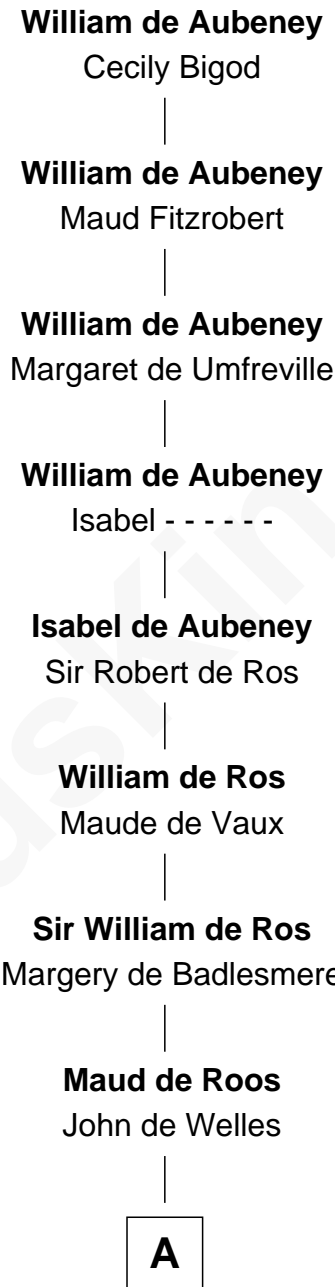

FamousKin.com
Relationship Chart of
William de Aubeney
(- c1156)

15th Great-grandfather of

Robert Abell

(c1605 - 1663) *Great Migration Immigrant 1630*

A

—
Anne de Welles

James Butler

—
James Butler

Joan Beauchamp

—
Elizabeth Butler

John Talbot

—
Ann Talbot

Sir Henry Vernon

—
Elizabeth Vernon

Sir Robert Corbet

—
Dorothy Corbet