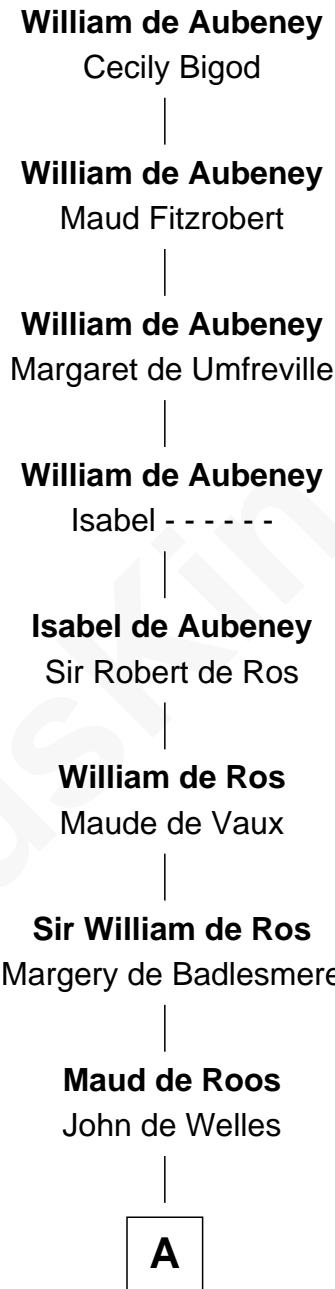

FamousKin.com
Relationship Chart of
William de Aubeney
(- c1156)

21st Great-grandfather of

Susan B. Anthony
Women's Rights Advocate

A

Margery de Welles

Stephen le Scrope

Maude le Scrope

Sir Baldwin Freville

Elizabeth Freville

Sir Thomas Ferrers

Sir Henry Ferrers

Margaret Heckstall

Elizabeth Ferrers

James Clerke

George Clerke

Elizabeth Wilsford

James Clerke

Mary Saxby

William Clerke

Mary Weston

Jeremiah Clarke

Frances Latham

Weston Clarke

Mary Easton