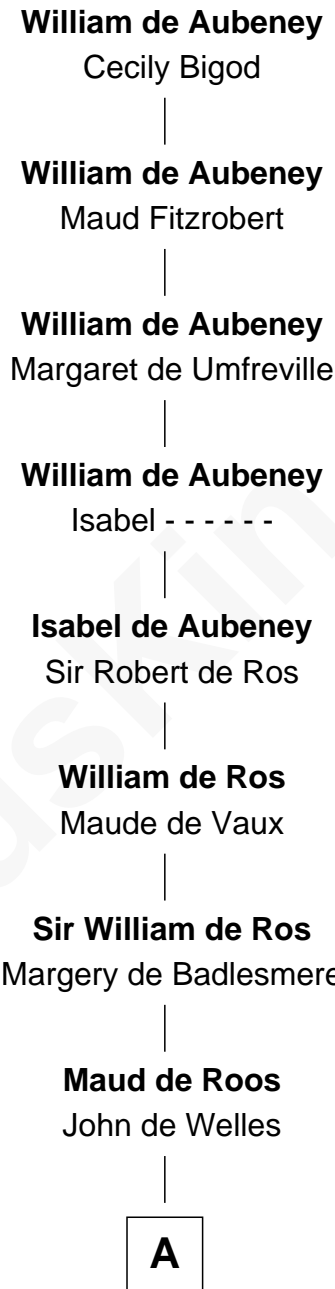

**FamousKin.com**  
**Relationship Chart of**  
**William de Aubeney**  
 (- c1156)

23rd Great-grandfather of

**Sir Winston Churchill**  
*Prime Minister of the United Kingdom*

FamousKin.com

**A**

**Anne de Welles**

James Butler

**James Butler**

Joan Beauchamp

**Elizabeth Butler**

John Talbot

**Ann Talbot**

Sir Henry Vernon

**Humphrey Vernon**

Alice Ludlow

**George Vernon**

Elizabeth Pigot

**John Vernon**

Elizabeth Devereux

**Elizabeth Vernon**

Henry Wriothesley

**Thomas Wriothesley**

Rachel Massüe de Ruvigny

**Rachel Wriothesley**

William Russell

**B**

**B**

—  
**Sir Wriothesley Russell**

Elizabeth Howland

—  
**John Russell**