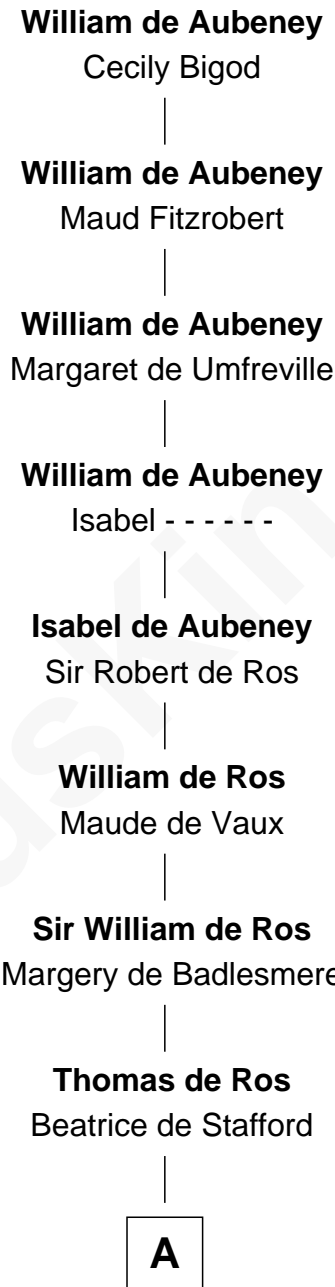

FamousKin.com
Relationship Chart of
William de Aubeney
(- c1156)

24th Great-grandfather of

Raquel Welch
Movie Actress

A

Margaret de Ros

Sir Reynold Grey

Sir John Grey

Constance de Holand

Sir Edmund Grey

Katherine Percy

Anne Grey

Sir John Grey

Probable

Tacy Grey

John Guise

William Guise

Mary Rotsey

John Guise

Jane Pouncefoot

Elizabeth Guise

Robert Haviland

Jane Haviland

William Torrey

William Torrey

Deborah Greene

B

B

Phillip Torrey

Mary Marsh

Mary Torrey

Benjamin Allen

Ziporah Allen