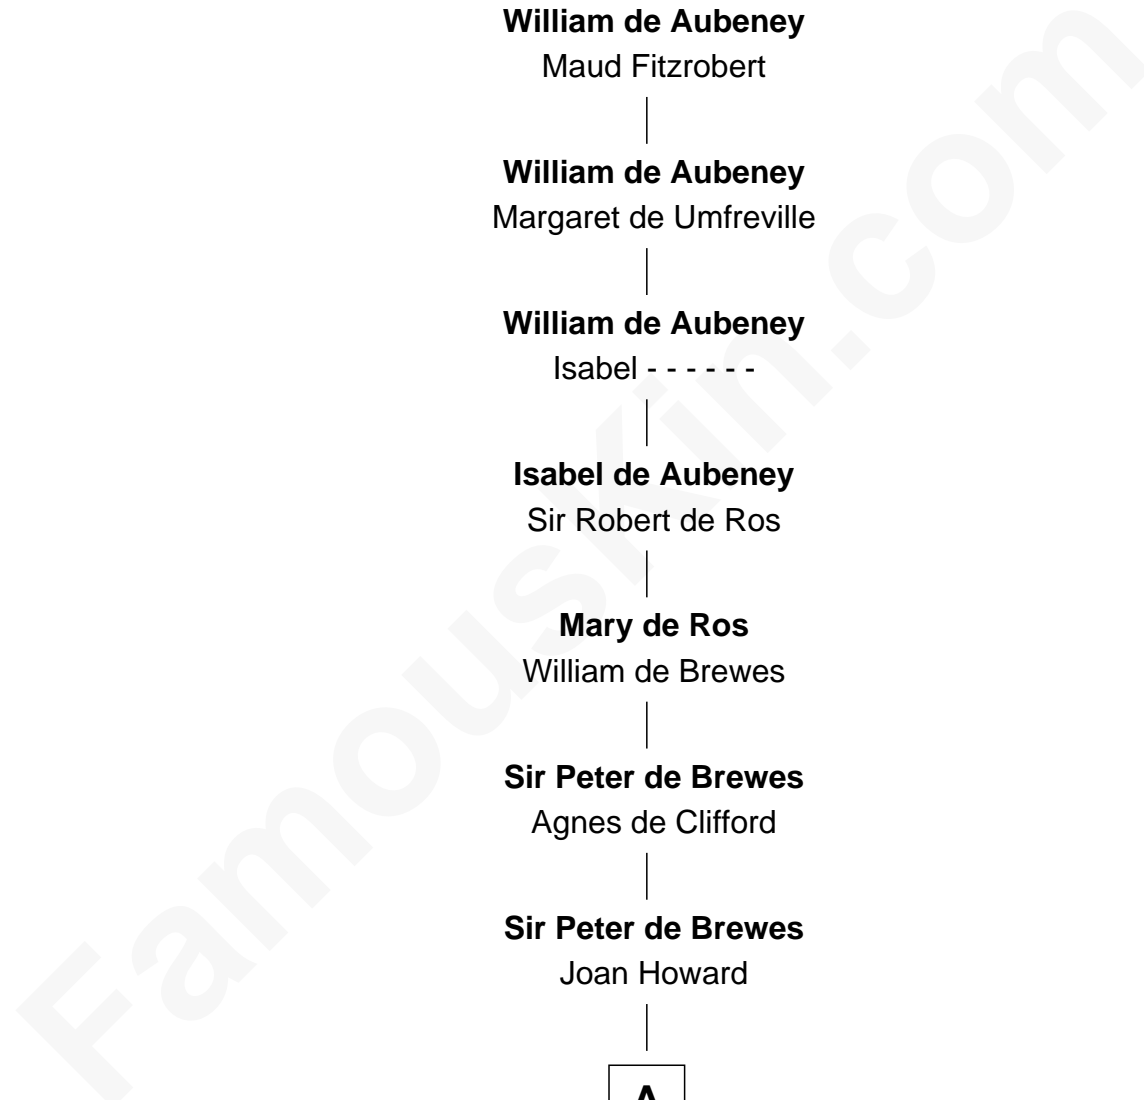

**FamousKin.com**  
**Relationship Chart of**  
**William de Aubeney**  
 (- c1156)

22nd Great-grandfather of

**Helen (Herron) Taft**  
*First Lady of President William H. Taft*

**William de Aubeney**

Cecily Bigod

**Mary de Ros**

William de Brewes

**Sir Peter de Brewes**

Agnes de Clifford

**Sir Peter de Brewes**

Joan Howard

**A**

**A**