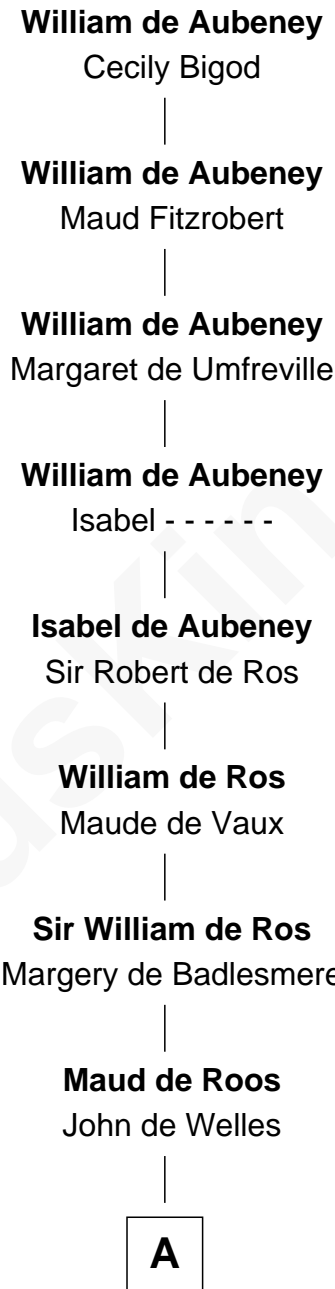

FamousKin.com
Relationship Chart of
William de Aubeney
 (- c1156)

22nd Great-grandfather of

Grover Cleveland
 22nd and 24th U.S. President

FamousKin.com

A

Anne de Welles

James Butler

James Butler

Joan Beauchamp

Elizabeth Butler

John Talbot

Ann Talbot

Sir Henry Vernon

Elizabeth Vernon

Sir Robert Corbet

Dorothy Corbet

Sir Richard Mainwaring

Sir Arthur Mainwaring

Margaret Mainwaring

Mary Mainwaring

Richard Cotton

Frances Cotton

George Abell

Robert Abell