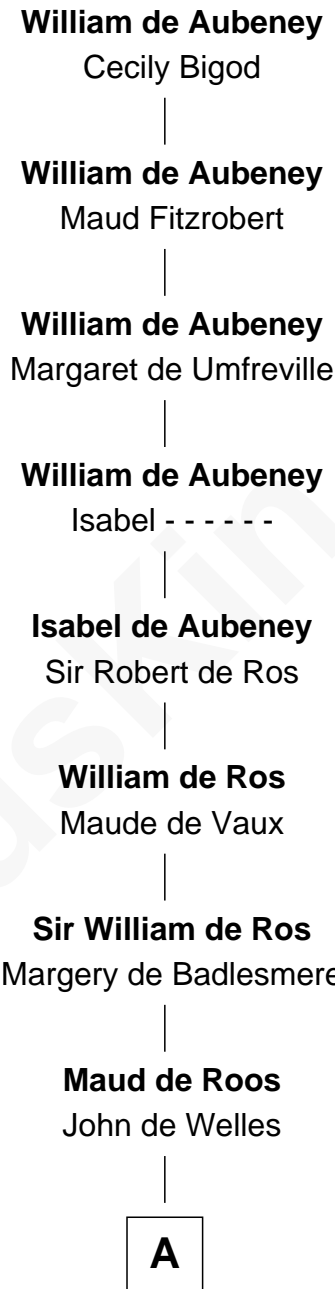

FamousKin.com
Relationship Chart of
William de Aubeney
 (- c1156)

23rd Great-grandfather of

Edith (Bolling) Wilson

First Lady of President Woodrow Wilson

FamousKin.com

A

Anne de Welles

James Butler

James Butler

Joan Beauchamp

Sir Thomas Butler

Anne Hankeford

Margaret Butler

Sir William Boleyn

Thomas Boleyn

Elizabeth Howard

Mary Boleyn

Sir William Carey

Catherine Carey

Sir Francis Knollys

Anne Knollys

Sir Thomas West

Gov. John West

Anne - - - - -