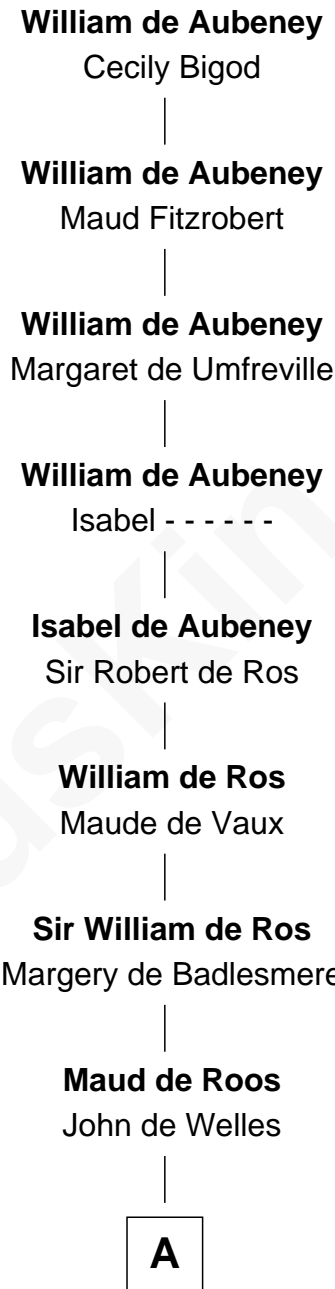

FamousKin.com
Relationship Chart of
William de Aubeney
(- c1156)

22nd Great-grandfather of
Admiral Richard Byrd
Polar Explorer

A

Margery de Welles

Stephen le Scrope

John le Scrope

Elizabeth Chaworth

Elizabeth le Scrope

Sir Henry le Scrope

Margaret Scrope

John Bernard

John Bernard

Margaret Daundelyn

John Bernard

Cecily Muscote

Francis Bernard

Alice Hazlewood

Elizabeth Bernard

Thomas Harrison

Probable

Benjamin Harrison

Mary - - - - -

Benjamin Harrison

Hannah Churchill