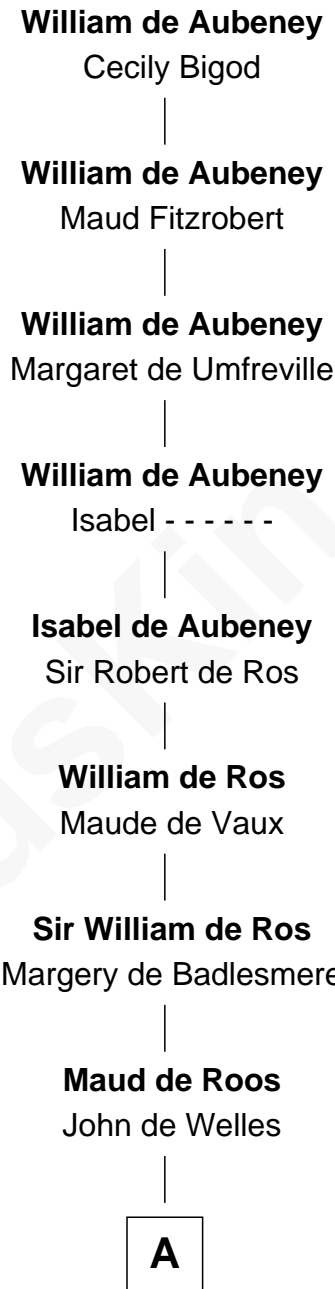

FamousKin.com
Relationship Chart of
William de Aubeney
 (- c1156)

18th Great-grandfather of

Thomas Nelson

Signer of the Declaration of Independence

FamousKin.com

A

John de Welles
Eleanor de Mowbray

Eudo de Welles
Maud de Greystoke

Sir Lionel de Welles
Joan de Waterton

Margaret de Welles
Sir Thomas Dymoke

Sir Robert Dymoke
Ann Sparrow

Sir Edward Dymoke
Anne Talboys

Frances Dymoke
Sir Thomas Windebank

Mildred Windebank
Robert Reade

Col. George Reade
Elizabeth Martiau