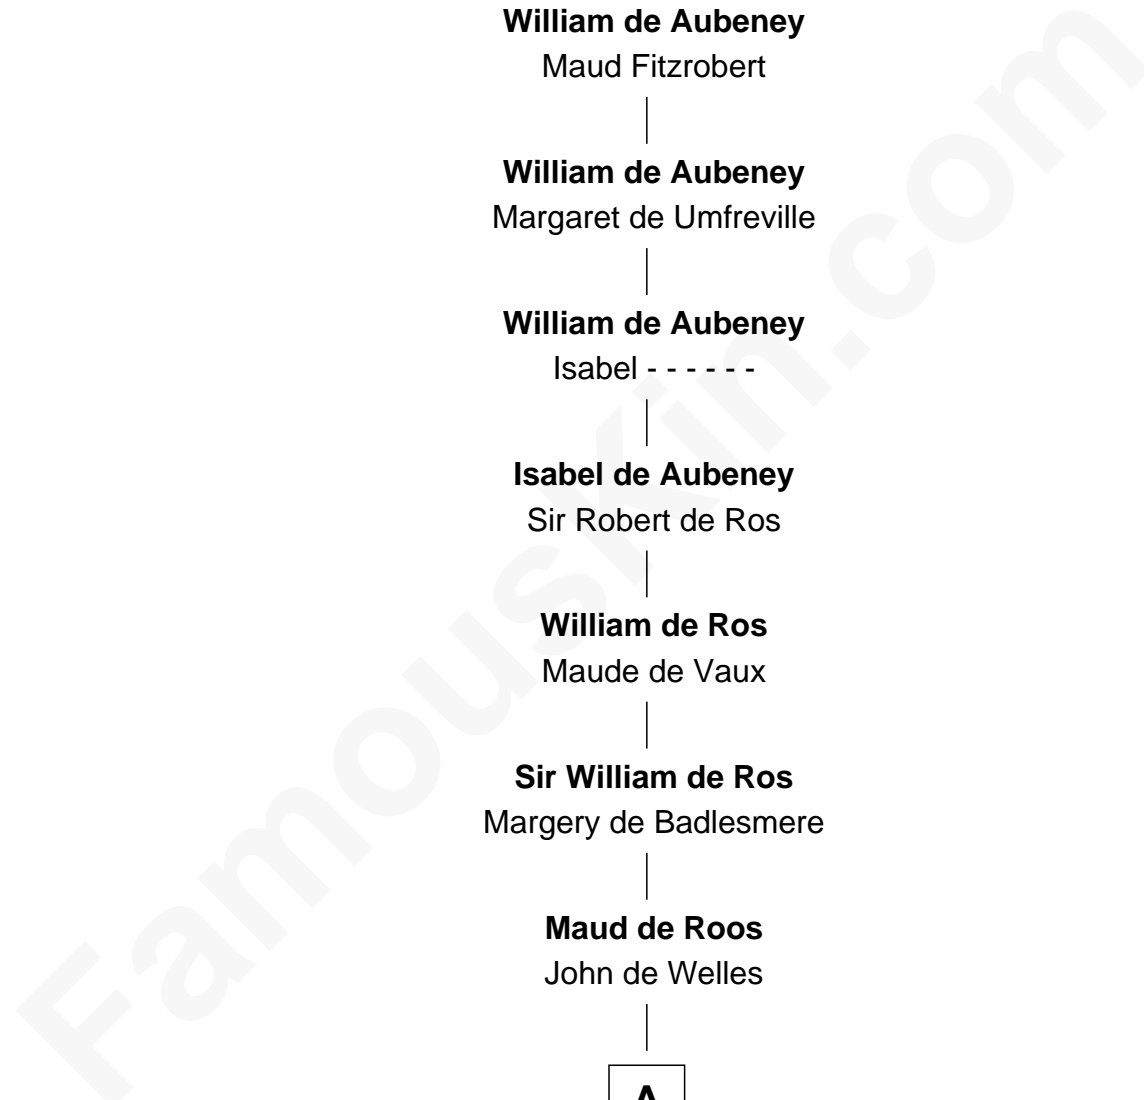

FamousKin.com
Relationship Chart of
William de Aubeney
 (- c1156)

19th Great-grandfather of

William Floyd

Signer of the Declaration of Independence

A

Anne de Welles

James Butler

James Butler

Joan Beauchamp

Sir Thomas Butler

Anne Hankeford

Margaret Butler

Sir William Boleyn

Sir Edward Boleyn

Anne Tempest

Elizabeth Boleyn