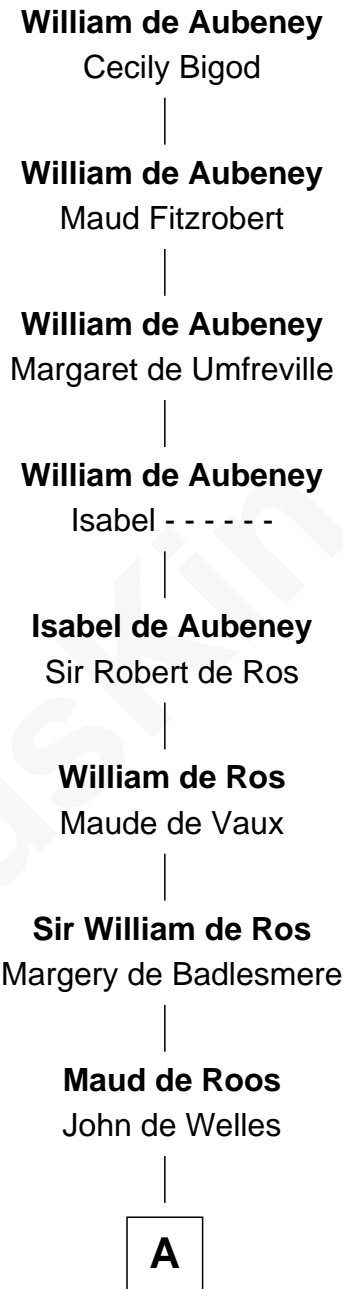

FamousKin.com
Relationship Chart of
William de Aubeney
 (- c1156)

19th Great-grandfather of

William Floyd

Signer of the Declaration of Independence

A

Anne de Welles

James Butler

James Butler

Joan Beauchamp

Sir Thomas Butler

Anne Hankeford

Margaret Butler

Sir William Boleyn

Sir Edward Boleyn

Anne Tempest

Elizabeth Boleyn