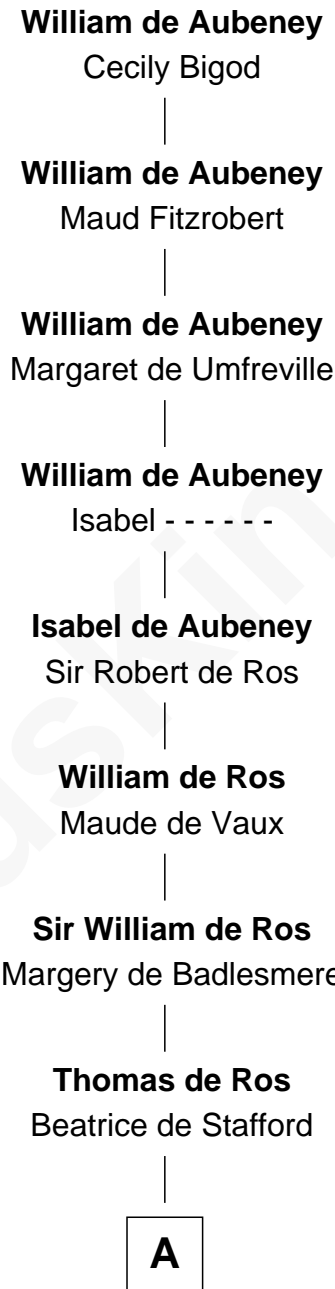

FamousKin.com
Relationship Chart of
William de Aubeney
 (- c1156)

22nd Great-grandfather of
Colonel Robert Gould Shaw
U.S. Civil War leader of film "Glory" fame

B

Elizabeth Denison

Rev. John Rogers

Dr. Daniel Rogers

Sarah Appleton

Rev. Daniel Rogers

Elizabeth Ruggles

Sarah Rogers

Samuel Parkman

Elizabeth Willard Parkman

Robert Gould Shaw

Francis George Shaw

Sarah Blake Sturgis

Colonel Robert Gould Shaw

Main character in film ["Glory"](#)