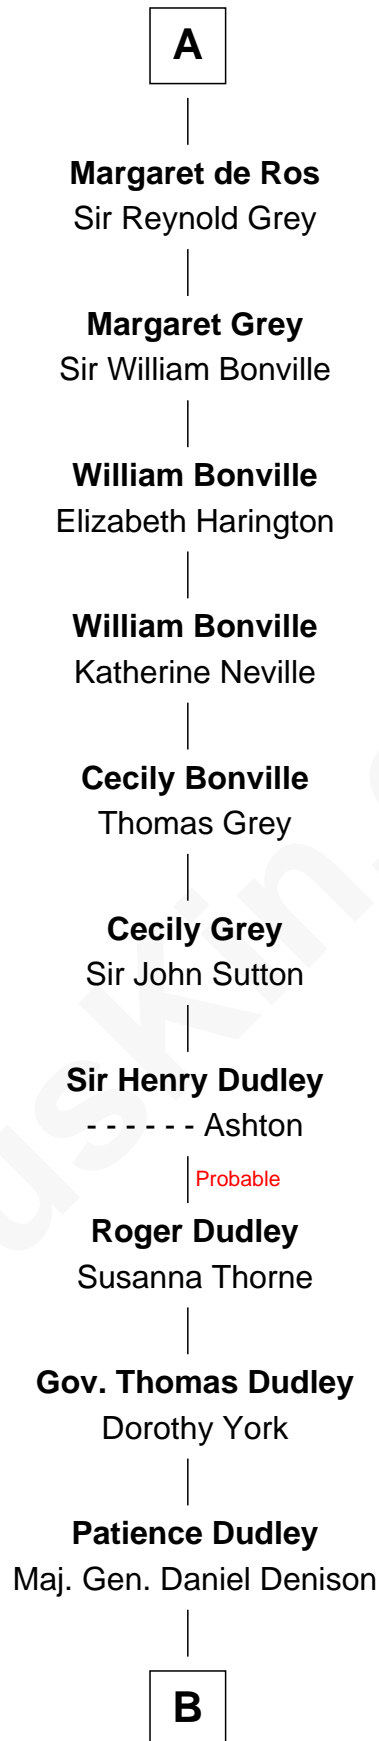

FamousKin.com
Relationship Chart of
William de Aubeney
 (- c1156)

22nd Great-grandfather of
Colonel Robert Gould Shaw
U.S. Civil War leader of film "Glory" fame

B

Elizabeth Denison

Rev. John Rogers

Dr. Daniel Rogers

Sarah Blake Sturgis

Colonel Robert Gould Shaw

Main character in film ["Glory"](#)