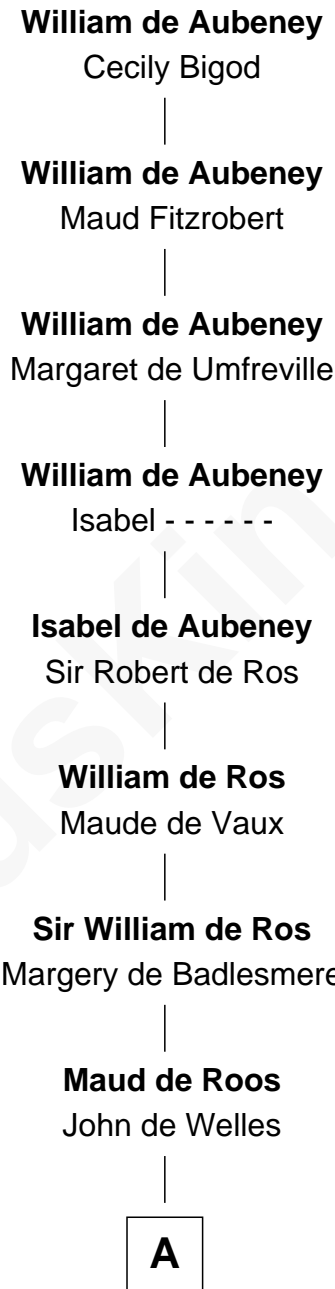

**FamousKin.com**  
**Relationship Chart of**  
**William de Aubeney**  
 (- c1156)

22nd Great-grandfather of

**Lucretia (Rudolph) Garfield**  
*First Lady of President James Garfield*

FamousKin.com

**A**

**Margery de Welles**

Stephen le Scrope

**Maude le Scrope**

Sir Baldwin Freville

**Margaret Freville**

Sir Hugh Willoughby

**Margery Willoughby**

Sir Godfrey Hilton

**Elizabeth Hilton**

Richard Thimbleby

**Anne Thimbleby**

John Booth

**Eleanor Booth**

Edward Hamby

**William Hamby**

Margaret Blewett