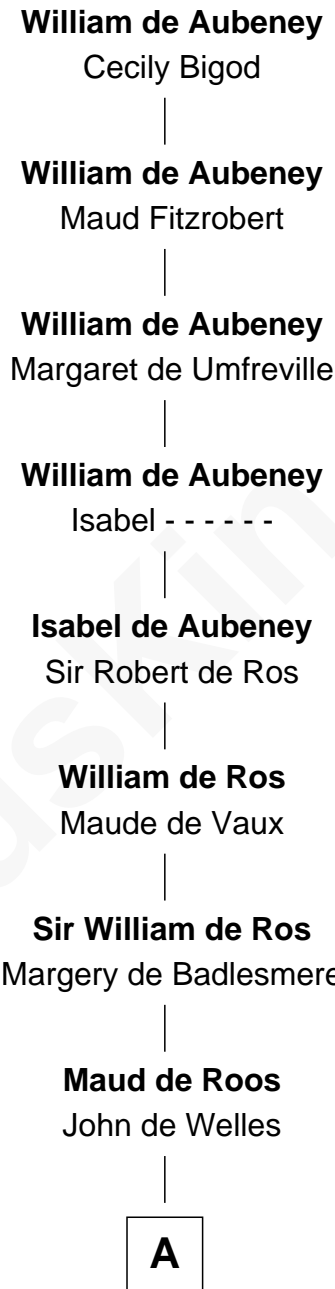

FamousKin.com
Relationship Chart of
William de Aubeney
(- c1156)

23rd Great-grandfather of
Norman Rockwell
American Artist

A

Anne de Welles

James Butler

James Butler

Joan Beauchamp

Elizabeth Butler

John Talbot

Sir Gilbert Talbot

Audrey Cotton

Sir John Talbot

Margaret Troutbeck

Anne Talbot

Thomas Needham

Robert Needham