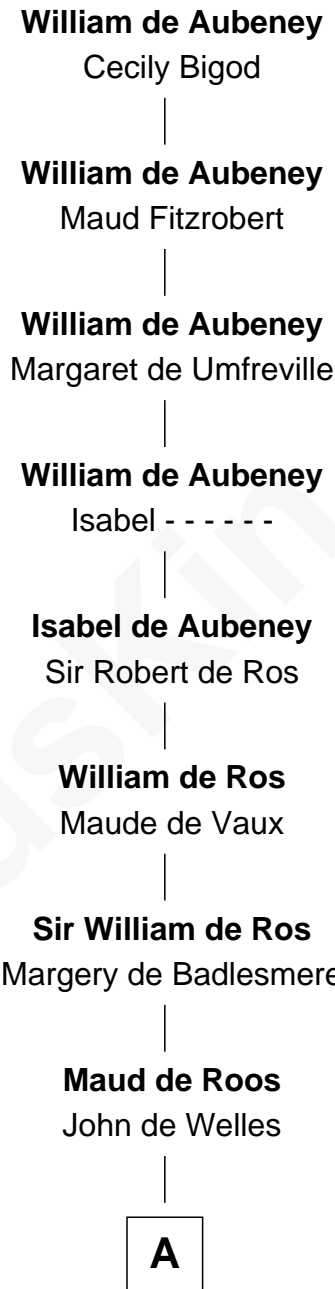

**FamousKin.com**  
**Relationship Chart of**  
**William de Aubeney**  
 (- c1156)

23rd Great-grandfather of

**General James Longstreet**  
*Confederate Army - U.S. Civil War*

FamousKin.com

**A**

**Margery de Welles**

Stephen le Scrope

**Maude le Scrope**

Sir Baldwin Freville

**Joyce Freville**

Sir Roger Aston

**Sir Robert Aston**

Isabel Brereton

**John Aston**

Elizabeth Delves

**Margaret Aston**

John Kinnersley

**Isabel Kinnersley**

John Bradshaw

**Anne Bradshaw**

John Fowke

**Francis Fowke**

Anne Thorowgood

|  
**Elizabeth Fowke**

William Dent

|  
**George Dent**

Anne Herbert

|  
**John Dent**

Sarah Marshall

|  
**Thomas Marshall Dent**