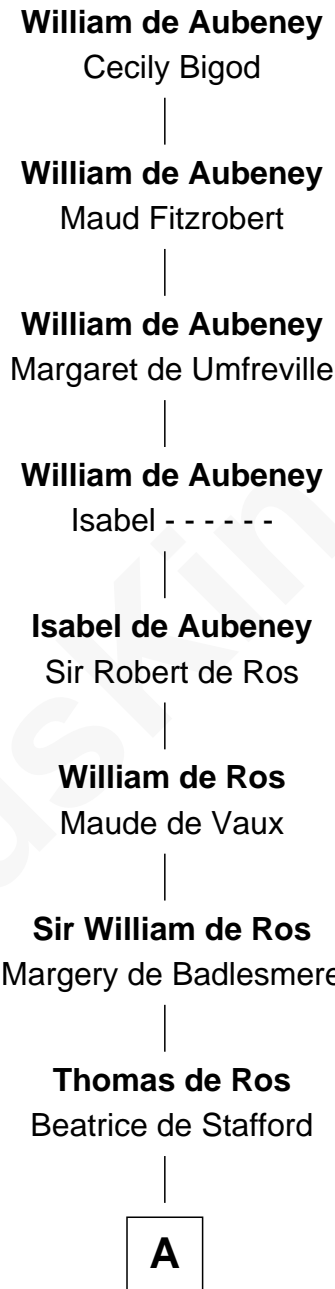

**FamousKin.com**  
**Relationship Chart of**  
**William de Aubeney**  
( - c1156)

**23rd Great-grandfather of**  
**John Kerry**  
*68th U.S. Secretary of State*

**A**

**Margaret de Ros**  
Sir Reynold Grey

**Margaret Grey**  
Sir William Bonville

**William Bonville**  
Elizabeth Harington

**William Bonville**  
Katherine Neville

**Cecily Bonville**  
Thomas Grey

**Cecily Grey**  
Sir John Sutton

**Sir Henry Dudley**  
----- Ashton

Probable

**Roger Dudley**  
Susanna Thorne

**Gov. Thomas Dudley**  
Katherine Deighton

**Gov. Joseph Dudley**  
Rebecca Tyng

**B**

**B**

**Anne Dudley**  
John Winthrop

**John Still Winthrop**  
Jane Borland

**Thomas Lindall Winthrop**  
Elizabeth Bowdoin Temple

**Robert Charles Winthrop**  
Elizabeth Cabot Blanchard

**Robert Charles Winthrop**  
Elizabeth Mason

**Margaret Tyndal Winthrop**  
James Grant Forbes