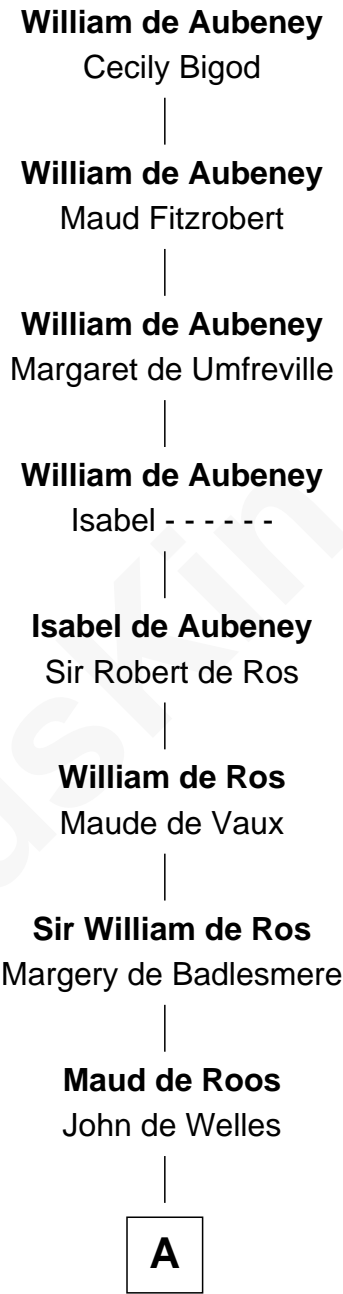

FamousKin.com
Relationship Chart of
William de Aubeney
 (- c1156)

24th Great-grandfather of
John Foster Dulles
52nd U.S. Secretary of State

FamousKin.com

A

Anne de Welles

James Butler

James Butler

Joan Beauchamp

Elizabeth Butler

John Talbot

Ann Talbot

Sir Henry Vernon

Elizabeth Vernon

Sir Robert Corbet

Dorothy Corbet

Sir Richard Mainwaring

Sir Arthur Mainwaring

Margaret Mainwaring

Mary Mainwaring

Richard Cotton

Frances Cotton

George Abell

Robert Abell

Joanna - - - - -