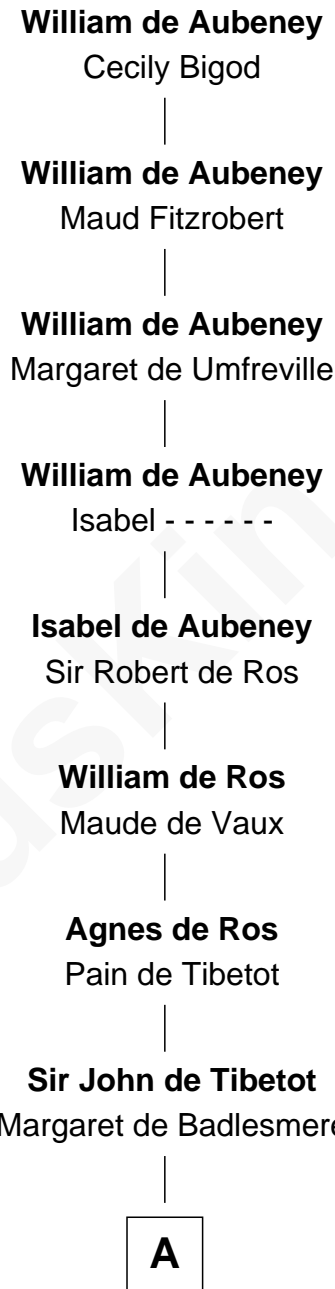

FamousKin.com
Relationship Chart of
William de Aubeney
 (- c1156)

21st Great-grandfather of
Henry Lee III
9th Governor of Virginia

A

Sir Robert de Tibetot

Margaret Deincourt

Elizabeth de Tibetot

Sir Philip le Despencer

Margery Despencer

Sir Roger Wentworth

Margaret Wentworth

Sir William Hopton

Margaret Hopton

Sir Philip Booth

Audrey Booth

Sir William de Lytton