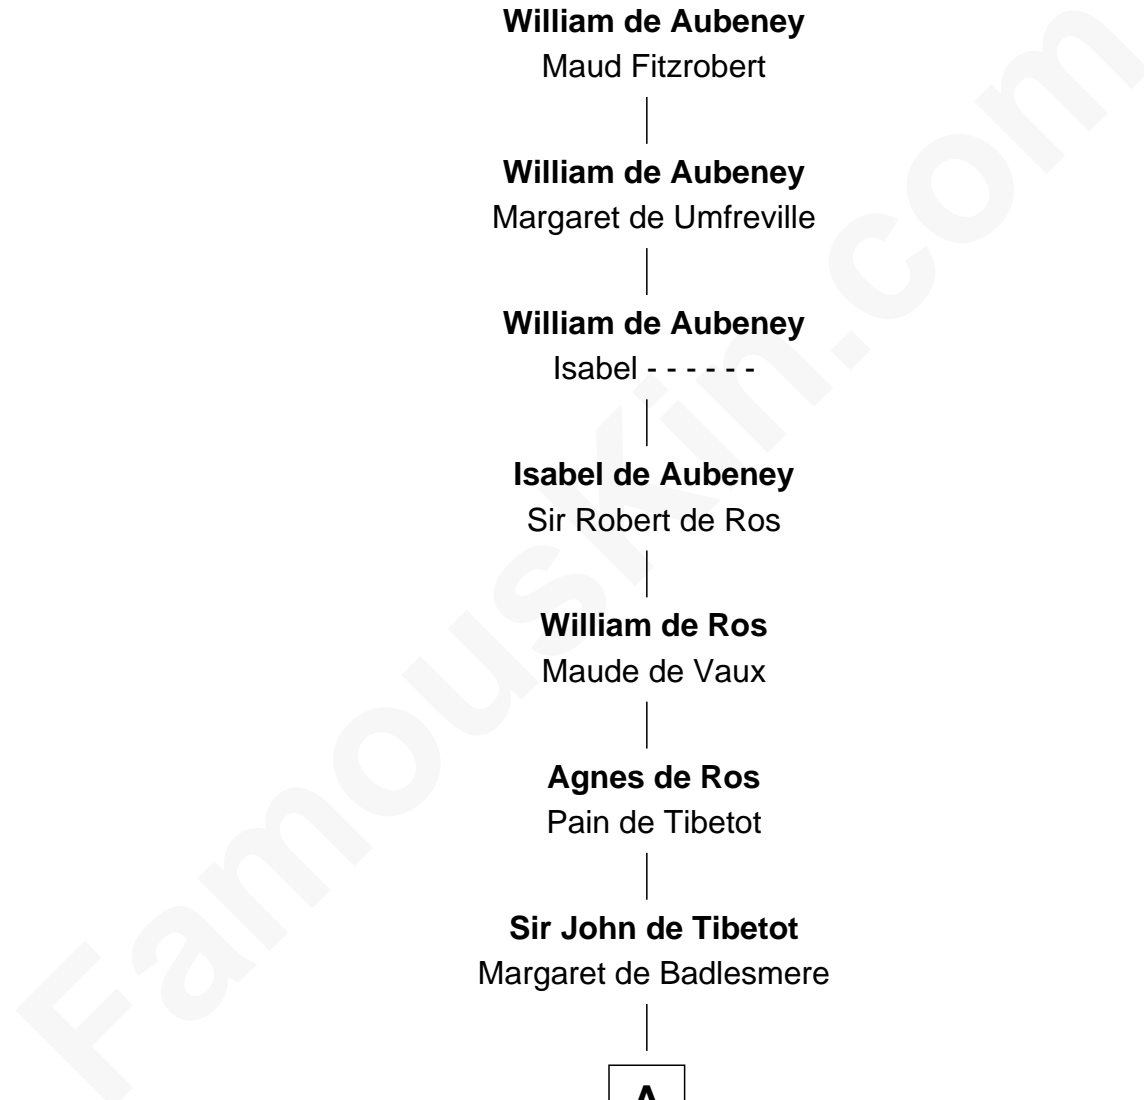

FamousKin.com
Relationship Chart of
William de Aubeney
 (- c1156)

21st Great-grandfather of
Henry Lee III
9th Governor of Virginia

A

Sir Robert de Tibetot

Margaret Deincourt

Elizabeth de Tibetot

Sir Philip le Despencer

Margery Despencer

Sir Roger Wentworth

Margaret Wentworth

Sir William Hopton

Margaret Hopton

Sir Philip Booth

Audrey Booth

Sir William de Lytton