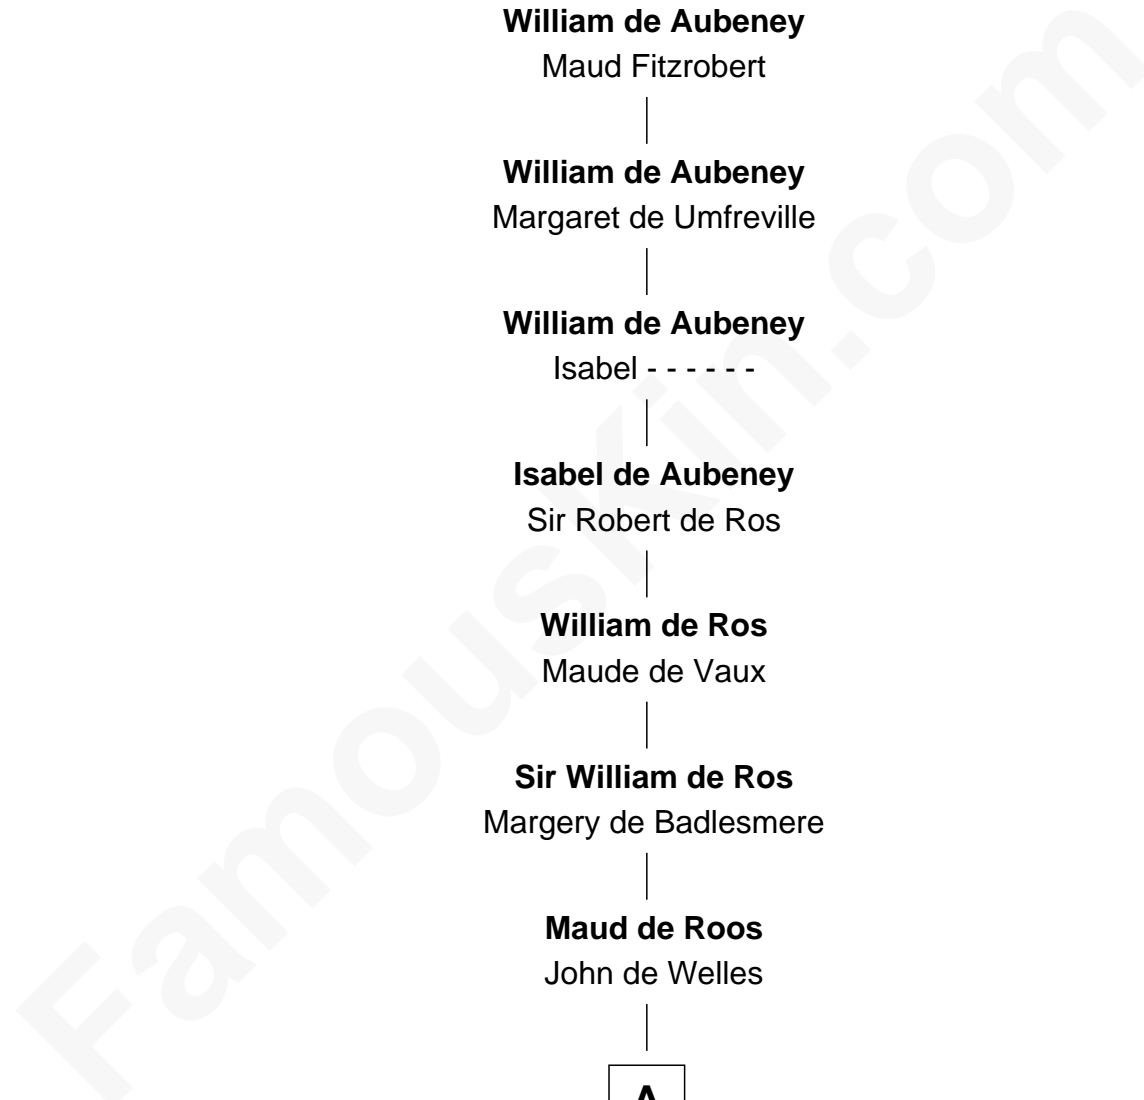

FamousKin.com
Relationship Chart of
William de Aubeney
 (- c1156)

20th Great-grandfather of

General Robert E. Lee
Confederate Army - U.S. Civil War

A

Margery de Welles

Stephen le Scrope

John le Scrope

Elizabeth Chaworth

Elizabeth le Scrope

Sir Henry le Scrope

Margaret Scrope

John Bernard

John Bernard

Margaret Daundelyn

John Bernard

Cecily Muscote