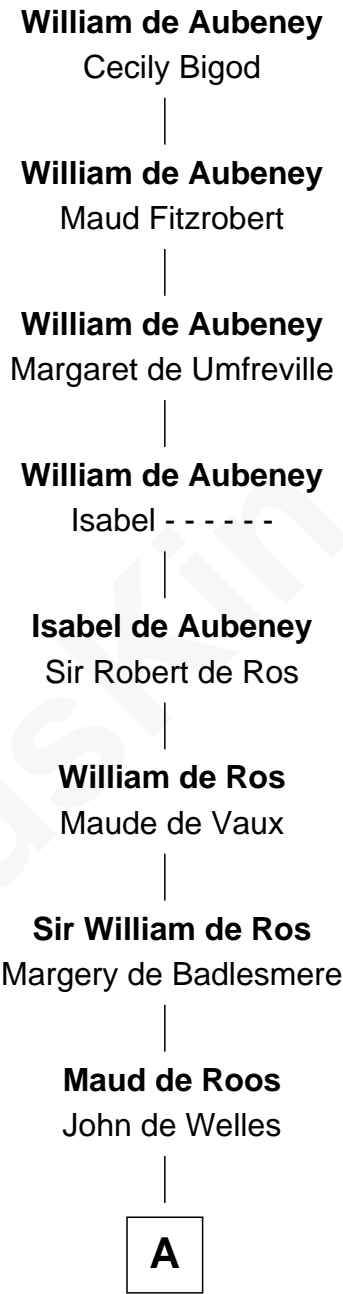

FamousKin.com
Relationship Chart of
William de Aubeney
 (- c1156)

20th Great-grandfather of

General Robert E. Lee
Confederate Army - U.S. Civil War

A

Margery de Welles

Stephen le Scrope

John le Scrope

Elizabeth Chaworth

Elizabeth le Scrope

Sir Henry le Scrope

Margaret Scrope

John Bernard

John Bernard

Margaret Daundelyn

John Bernard

Cecily Muscote

Francis Bernard

Alice Hazlewood

Sir Francis Bernard

Mary Woolhouse

Col. William Bernard

Lucy Higginson

Elizabeth Bernard

Thomas Todd

B

B

—
Elizabeth Todd

Augustine Moore

—
Col. Bernard Moore

Anne Catherine Spotswood

—
Anne Butler Moore

Charles Carter