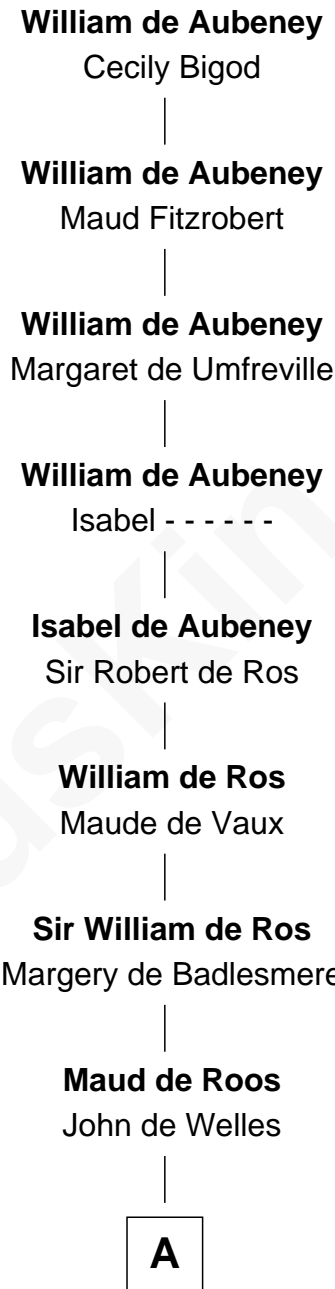

FamousKin.com
Relationship Chart of
William de Aubeney
(- c1156)

19th Great-grandfather of
William Henry Harrison
9th U.S. President

A

Margery de Welles

Stephen le Scrope

John le Scrope

Elizabeth Chaworth

Elizabeth le Scrope

Sir Henry le Scrope

Margaret Scrope

John Bernard

John Bernard

Margaret Daundelyn

John Bernard

Cecily Muscote

Francis Bernard

Alice Hazlewood

Elizabeth Bernard

Thomas Harrison

Probable

Benjamin Harrison

Mary - - - - -

Benjamin Harrison

Hannah Churchill