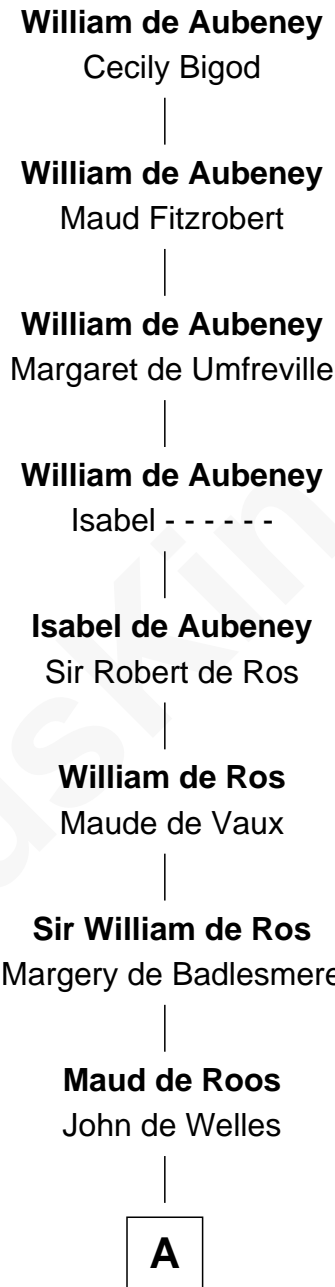

FamousKin.com
Relationship Chart of
William de Aubeney
 (- c1156)

21st Great-grandfather of

Jay Gould

American Railroad "Robber Baron"

FamousKin.com

A

Anne de Welles

James Butler

James Butler

Joan Beauchamp

Elizabeth Butler

John Talbot

Sir Gilbert Talbot

Audrey Cotton

Sir John Talbot

Margaret Troutbeck