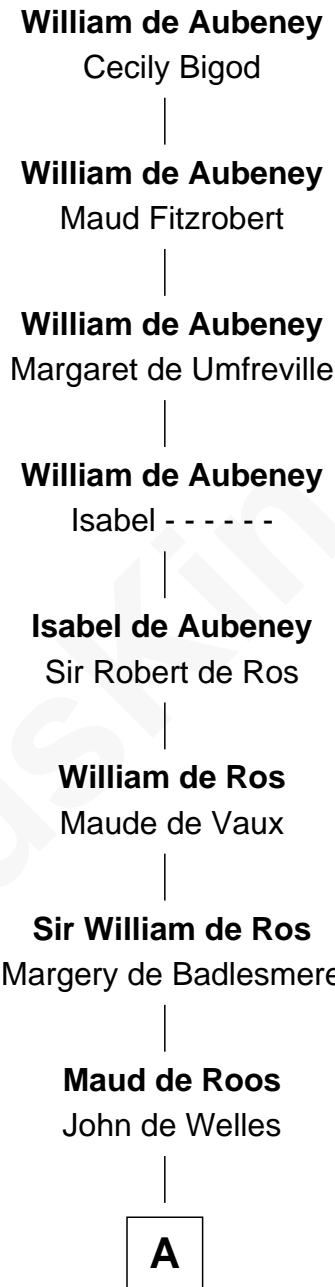

FamousKin.com
Relationship Chart of
William de Aubeney
(- c1156)

22nd Great-grandfather of

Joan Fontaine
Movie Actress

A

Anne de Welles

James Butler

James Butler

Joan Beauchamp

Elizabeth Butler

John Talbot

Ann Talbot

Sir Henry Vernon

Elizabeth Vernon

Sir Robert Corbet

Sir Roger Corbet

Anne Windsor

Margaret Corbet

Sir Francis Palmes

Sir Francis Palmes

Mary Hadnall

Mary Palmes

William Molesworth

Robert Molesworth

Judith Bysse