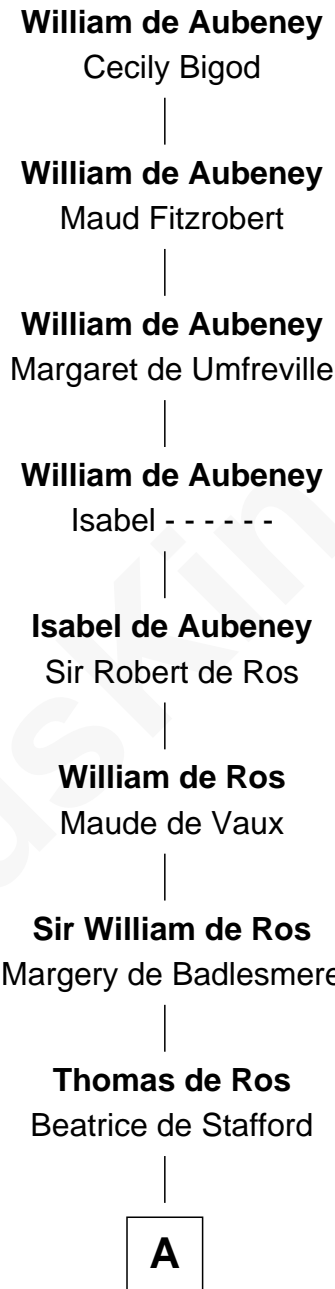

**FamousKin.com**  
**Relationship Chart of**  
**William de Aubeney**  
( - c1156)

**18th Great-grandfather of**  
**DeWitt Clinton**  
*6th Governor of New York*

**A**

**Margaret de Ros**

Sir Reynold Grey

**Sir John Grey**

Constance de Holand

**Sir Edmund Grey**

Katherine Percy

**George Grey**

Catherine Herbert

**Anne Grey**

Sir John Hussey

**Bridget Hussey**

Sir Richard Morrison

**Elizabeth Morrison**

Sir Henry Clinton

**Sir Henry Clinton alias Fynes**

Elizabeth Hickman

**William Clinton**

Elizabeth Kennedy

**James Clinton**

Elizabeth Smith

**B**

**B**

—  
**Charles Clinton**  
Elizabeth Denniston

—  
**Gen. James Clinton**  
Mary DeWitt

—  
**DeWitt Clinton**  
*6th Governor of New York*

FamousKin.com