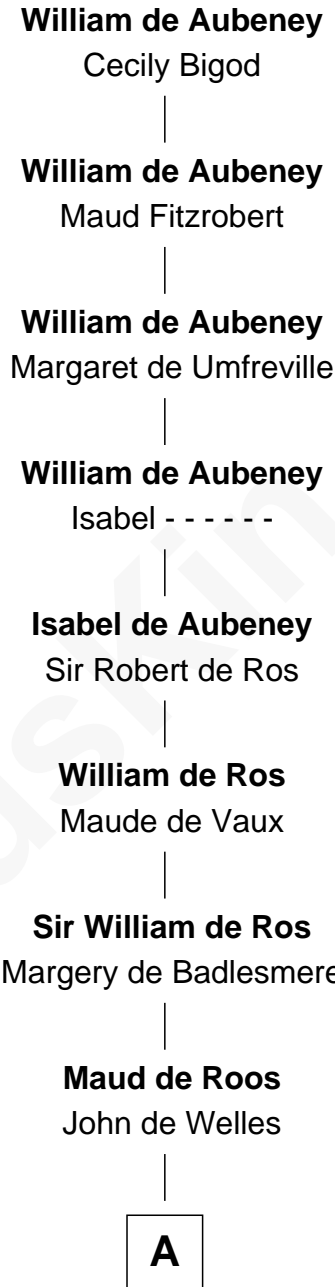

FamousKin.com
Relationship Chart of
William de Aubeney
 (- c1156)

23rd Great-grandfather of
Melvyn Douglas
Movie Actor

A

Anne de Welles

James Butler

James Butler

Joan Beauchamp

Elizabeth Butler

John Talbot

Ann Talbot

Sir Henry Vernon

Elizabeth Vernon

Sir Robert Corbet

Dorothy Corbet

Sir Richard Mainwaring

Sir Arthur Mainwaring