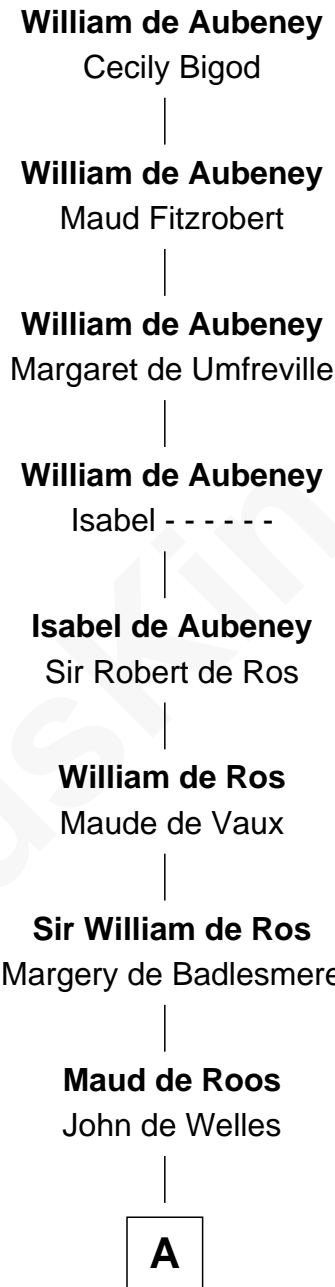

FamousKin.com
Relationship Chart of
William de Aubeney
(- c1156)

24th Great-grandfather of
Princess Diana
Princess of Wales

A

Anne de Welles

James Butler

James Butler

Joan Beauchamp

Sir Thomas Butler

Anne Hankeford

Margaret Butler

Sir William Boleyn

Margaret Boleyn

John Sackville

Mary Sackville

John Lunsford

Sir John Lunsford