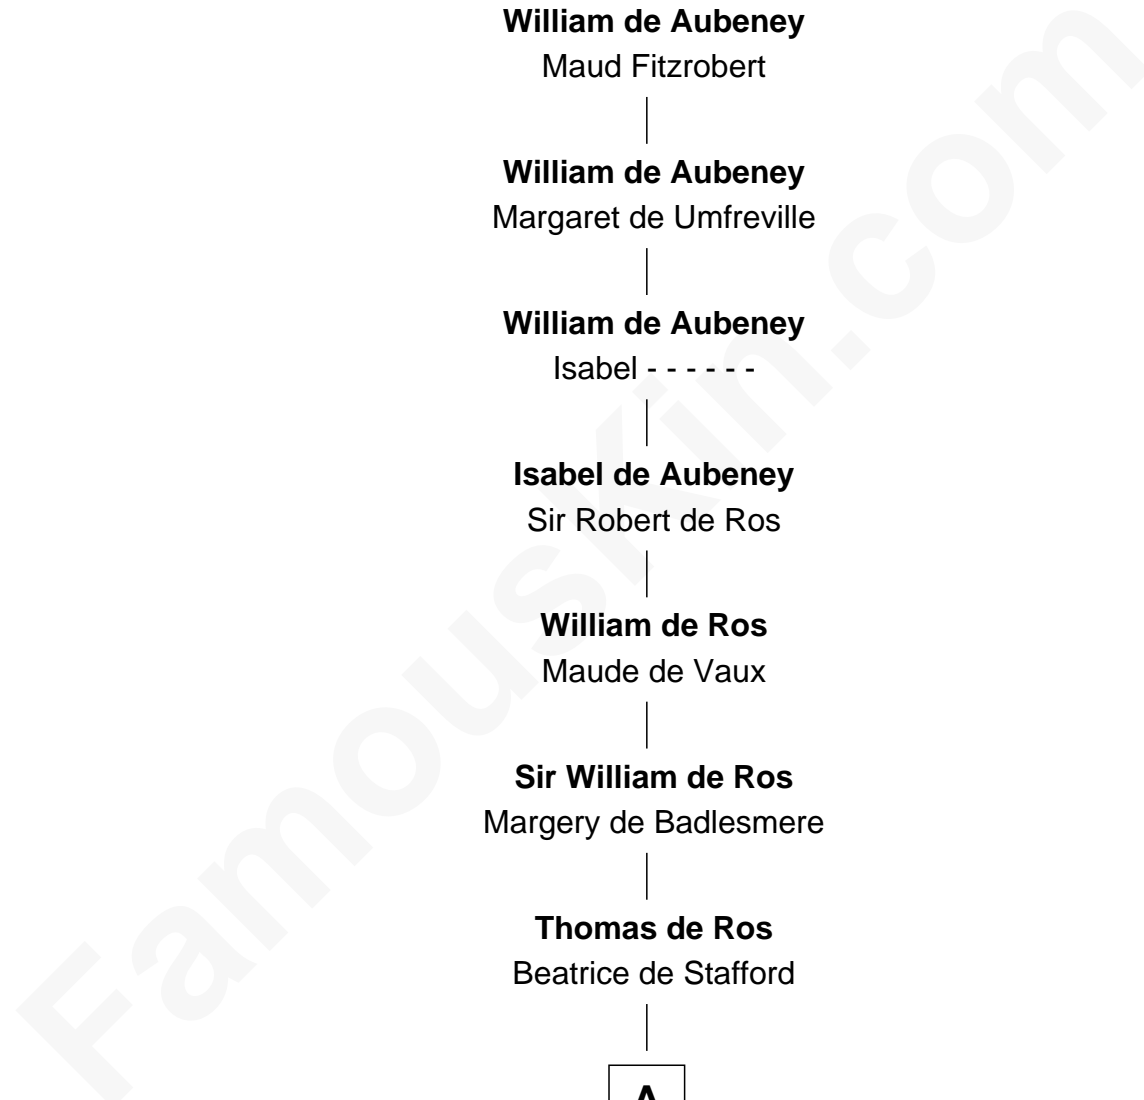

FamousKin.com
Relationship Chart of
William de Aubeney
 (- c1156)

22nd Great-grandfather of

Oliver Wendell Holmes, Jr.
U.S. Supreme Court Justice

William de Aubeney

Cecily Bigod

William de Aubeney

Maud Fitzrobert

Sir William de Ros

Margery de Badlesmere

Thomas de Ros

Beatrice de Stafford

A

A

Margaret de Ros

Sir Reynold Grey

Margaret Grey

Sir William Bonville

William Bonville

Elizabeth Harington

William Bonville

Katherine Neville

Cecily Bonville

Thomas Grey