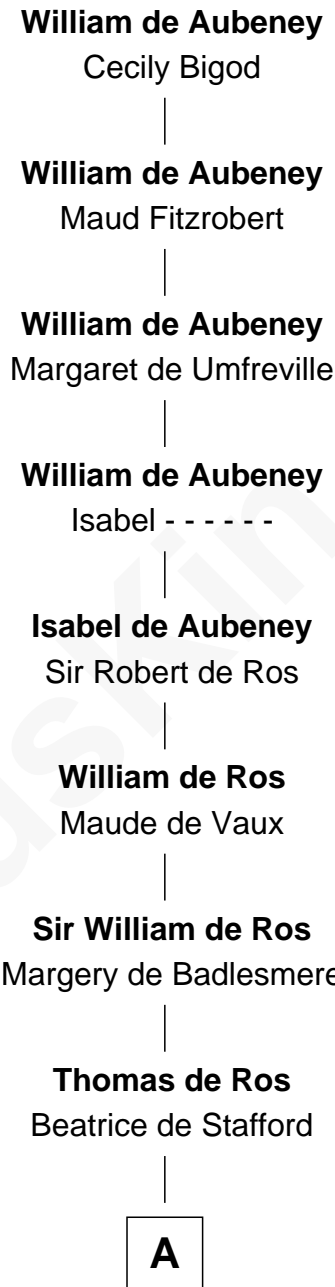

FamousKin.com
Relationship Chart of
William de Aubeney
(- c1156)

14th Great-grandfather of

Gov. Thomas Dudley
(1576 - 1653) *Great Migration Immigrant 1630*

A

—
Margaret de Ros

Sir Reynold Grey

—
Margaret Grey

Sir William Bonville

—
William Bonville

Elizabeth Harington

—
William Bonville

Katherine Neville

—
Cecily Bonville

Thomas Grey

—
Cecily Grey

Sir John Sutton

—
Sir Henry Dudley

----- Ashton

| Probable

—
Roger Dudley

Susanna Thorne

—
Gov. Thomas Dudley

Great Migration Immigrant 1630