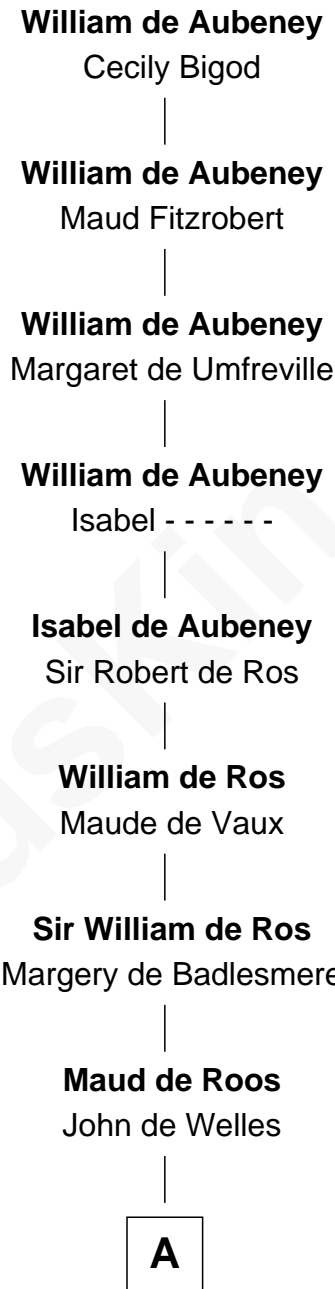

**FamousKin.com**  
**Relationship Chart of**  
**William de Aubeney**  
 (- c1156)

**18th Great-grandfather of**

**Richard Henry Lee**

*Signer of the Declaration of Independence*

FamousKin.com

**A**

**Margery de Welles**

Stephen le Scrope

**John le Scrope**

Elizabeth Chaworth

**Elizabeth le Scrope**

Sir Henry le Scrope

**Margaret Scrope**

John Bernard

**John Bernard**

Margaret Daundelyn

**John Bernard**

Cecily Muscote

**Francis Bernard**

Alice Hazlewood

**Elizabeth Bernard**

Thomas Harrison

Probable