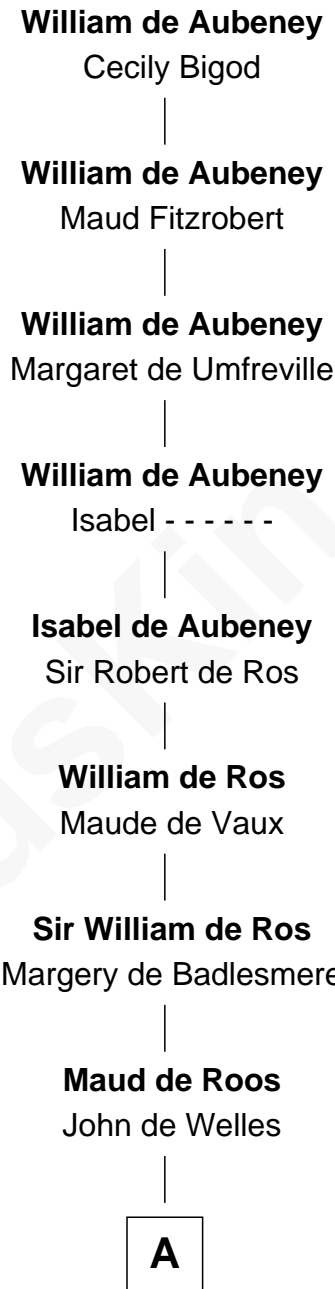

**FamousKin.com**  
**Relationship Chart of**  
**William de Aubeney**  
 (- c1156)

**18th Great-grandfather of**

**Francis Lightfoot Lee**

*Signer of the Declaration of Independence*

FamousKin.com

**A**

**Margery de Welles**

Stephen le Scrope

**John le Scrope**

Elizabeth Chaworth

**Elizabeth le Scrope**

Sir Henry le Scrope

**Margaret Scrope**

John Bernard

**John Bernard**

Margaret Daundelyn

**John Bernard**

Cecily Muscote

**Francis Bernard**

Alice Hazlewood

**Elizabeth Bernard**

Thomas Harrison

Probable