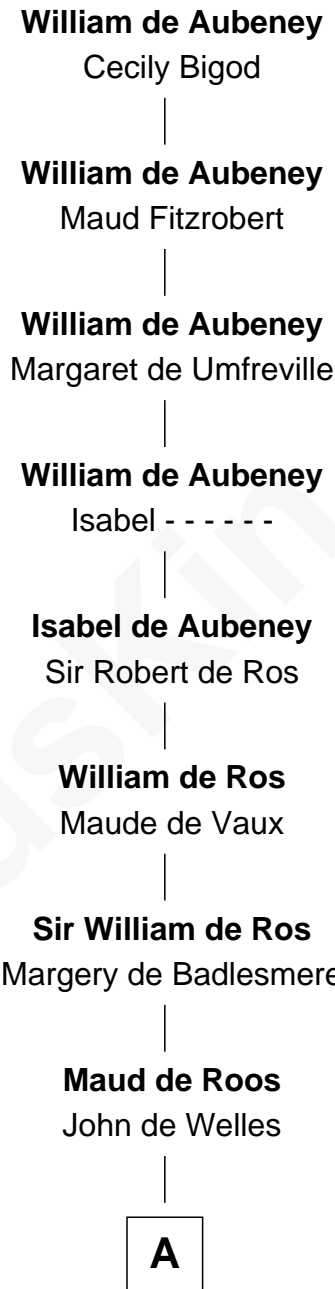

FamousKin.com
Relationship Chart of
William de Aubeney
 (- c1156)

24th Great-grandfather of

Benedict Cumberbatch
Movie, Television and Stage Actor

FamousKin.com

A

Anne de Welles

James Butler

James Butler

Joan Beauchamp

Elizabeth Butler

John Talbot

Sir Gilbert Talbot

Audrey Cotton

Sir John Talbot

Margaret Troutbeck

Sir John Talbot