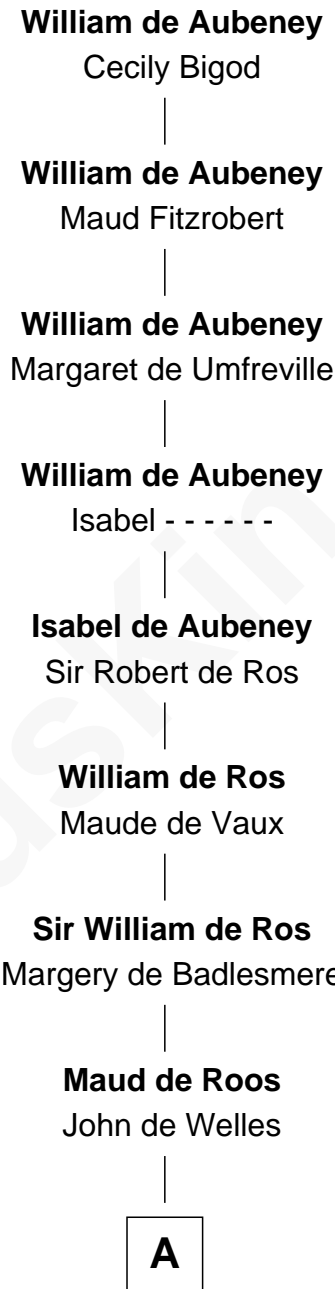

FamousKin.com
Relationship Chart of
William de Aubeney
(- c1156)

23rd Great-grandfather of

Queen Elizabeth II
Queen of the United Kingdom

A

Anne de Welles

James Butler

James Butler

Joan Beauchamp