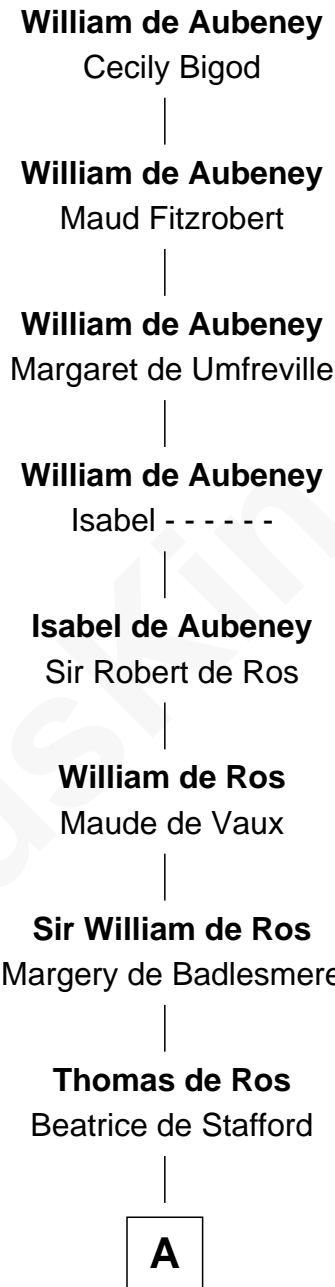

**FamousKin.com**  
**Relationship Chart of**  
**William de Aubeney**  
( - c1156)

24th Great-grandfather of

**Tilda Swinton**  
*Movie Actress*

**B**

**Heneage Fetherstonhaugh**

Joan Lydston

**Joyce Fetherstonhaugh**

Rev. Charles Smallwood

**Charles Smallwood Fetherstonhaugh**

Elizabeth Hartley

**Timothy Fetherstonhaugh**

Eliza Were Clarke

**Albany Fetherstonhaugh**

Evelyn Gertrude Astell

**Gertrude Clare Fetherstonhaugh**

Cecil George Herbert Alers-Hankey

**Matoria Beatrice Evelyn Rochfort Alers-Hankey**

Alan Henry Campbell Swinton

**Sir John Swinton**

Judith Balfour Killen

**Tilda Swinton**

*Movie Actress*