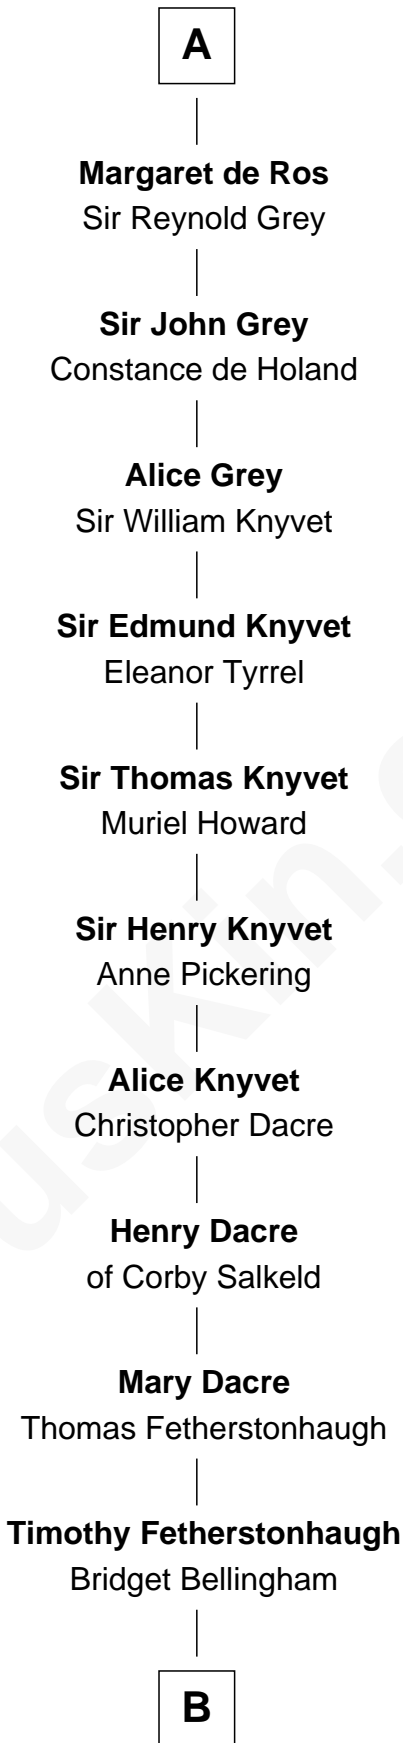

**FamousKin.com**  
**Relationship Chart of**  
**William de Aubeney**  
( - c1156)

24th Great-grandfather of

**Tilda Swinton**  
*Movie Actress*

**B**

**Heneage Fetherstonhaugh**

Joan Lydston

**Joyce Fetherstonhaugh**

Rev. Charles Smallwood

**Charles Smallwood Fetherstonhaugh**

Elizabeth Hartley

**Timothy Fetherstonhaugh**

Eliza Were Clarke

**Albany Fetherstonhaugh**

Evelyn Gertrude Astell

**Gertrude Clare Fetherstonhaugh**

Cecil George Herbert Alers-Hankey

**Matoria Beatrice Evelyn Rochfort Alers-Hankey**

Alan Henry Campbell Swinton

**Sir John Swinton**

Judith Balfour Killen

**Tilda Swinton**

*Movie Actress*