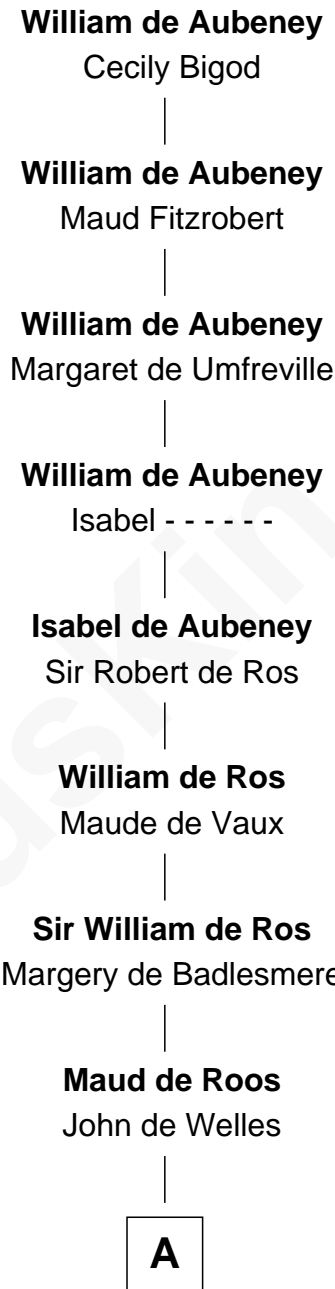

FamousKin.com
Relationship Chart of
William de Aubeney
 (- c1156)

21st Great-grandfather of
Fitzhugh Lee
40th Governor of Virginia

FamousKin.com

A

Margery de Welles

Stephen le Scrope

John le Scrope

Elizabeth Chaworth

Elizabeth le Scrope

Sir Henry le Scrope

Margaret Scrope

John Bernard

John Bernard

Margaret Daundelyn

John Bernard

Cecily Muscote

Francis Bernard

Alice Hazlewood

Sir Francis Bernard

Mary Woolhouse

Col. William Bernard

Lucy Higginson

Elizabeth Bernard

Thomas Todd

B

B

—
Elizabeth Todd

Augustine Moore

—
Col. Bernard Moore

Anne Catherine Spotswood

—
Anne Butler Moore

Charles Carter