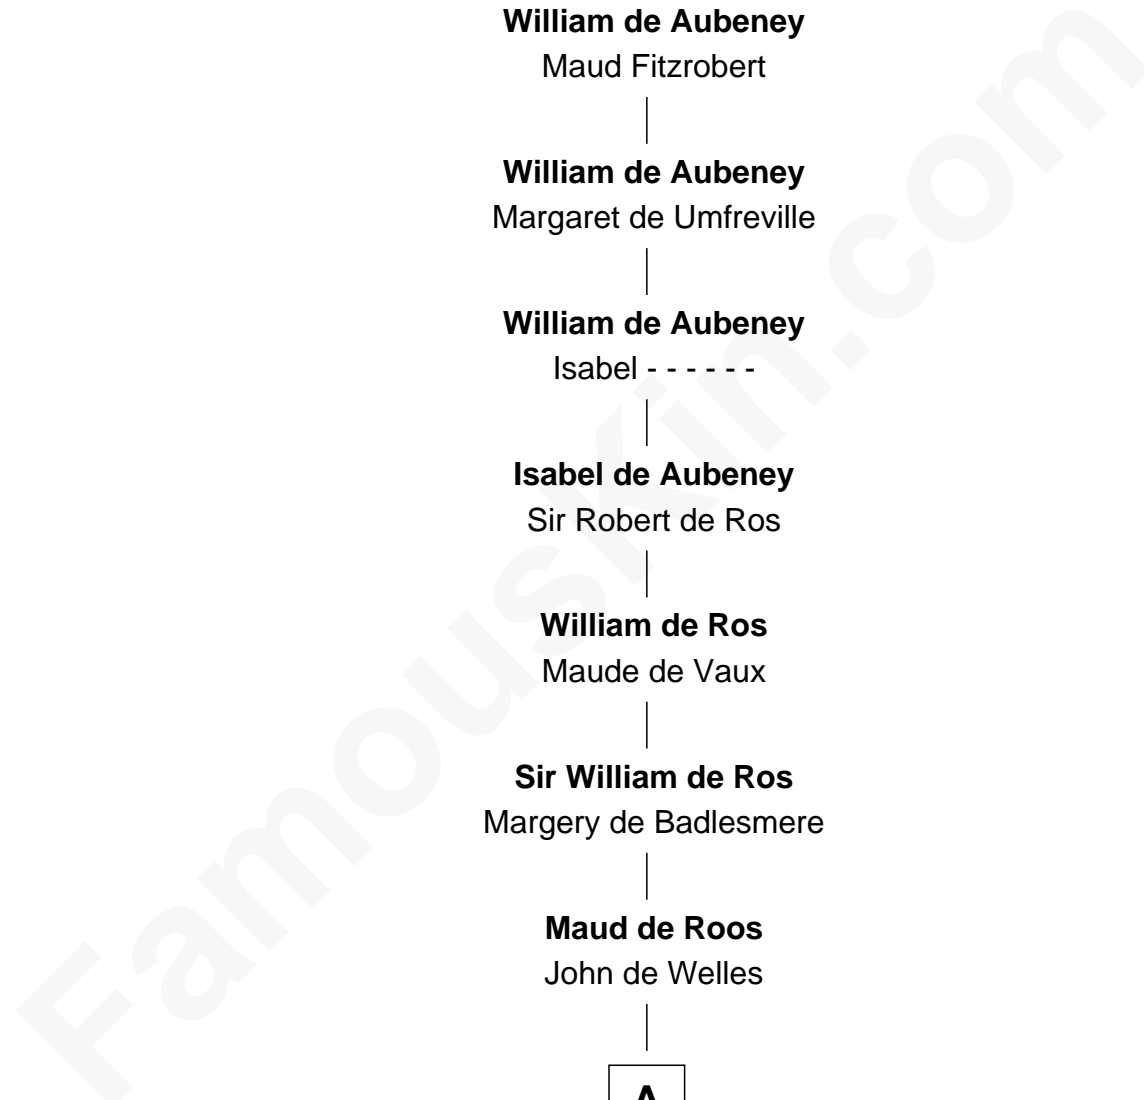

FamousKin.com
Relationship Chart of
William de Aubeney
 (- c1156)

22nd Great-grandfather of

Thomas Sim Lee
2nd and 7th Governor of Maryland

A

Margery de Welles

Stephen le Scrope

Maude le Scrope

Sir Baldwin Freville

Joyce Freville

Sir Roger Aston

Sir Robert Aston

Isabel Brereton

John Aston

Elizabeth Delves

Margaret Aston

John Kinnersley