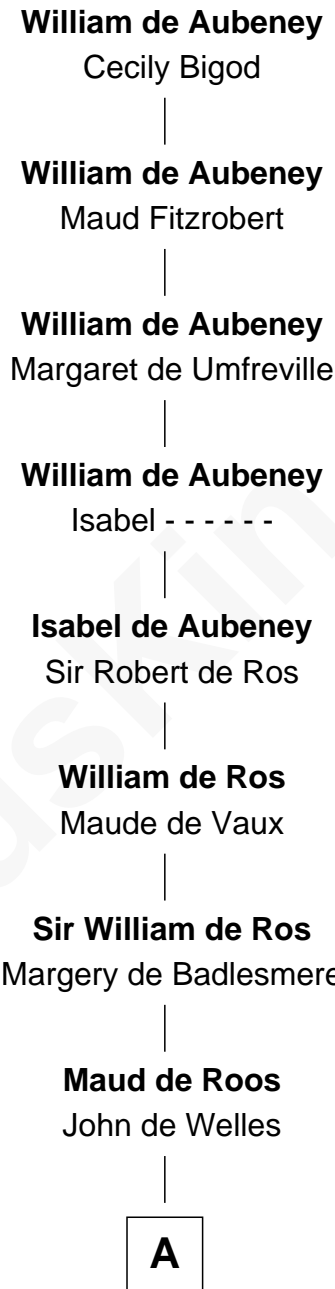

FamousKin.com
Relationship Chart of
William de Aubeney
 (- c1156)

22nd Great-grandfather of

Thomas Sim Lee
2nd and 7th Governor of Maryland

A

Margery de Welles

Stephen le Scrope

Maude le Scrope

Sir Baldwin Freville

Joyce Freville

Sir Roger Aston

Sir Robert Aston

Isabel Brereton

John Aston

Elizabeth Delves

Margaret Aston

John Kinnersley

Isabel Kinnersley

John Bradshaw

Anne Bradshaw

John Fowke

Roger Fowke

Margery Morton

Joyce Fowke

Walter Grosvenor