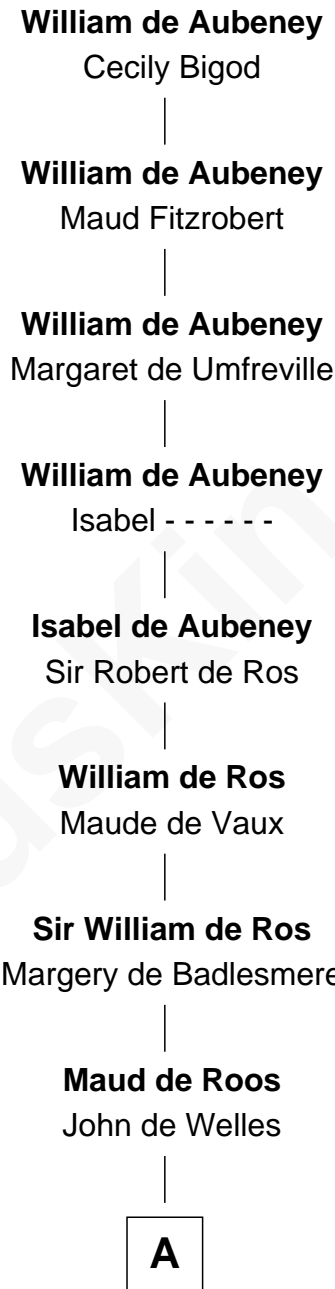

FamousKin.com
Relationship Chart of
William de Aubeney
(- c1156)

23rd Great-grandfather of
Franklin D. Roosevelt
32nd U.S. President

A

Margery de Welles

Stephen le Scrope

Maude le Scrope

Sir Baldwin Freville

Margaret Freville

Sir Hugh Willoughby

Margery Willoughby

Sir Godfrey Hilton

Elizabeth Hilton

Richard Thimbleby

Anne Thimbleby

John Booth

Eleanor Booth

Edward Hamby

William Hamby

Margaret Blewett

Robert Hamby

Elizabeth Arnold

Katherine Hamby

Edward Hutchinson