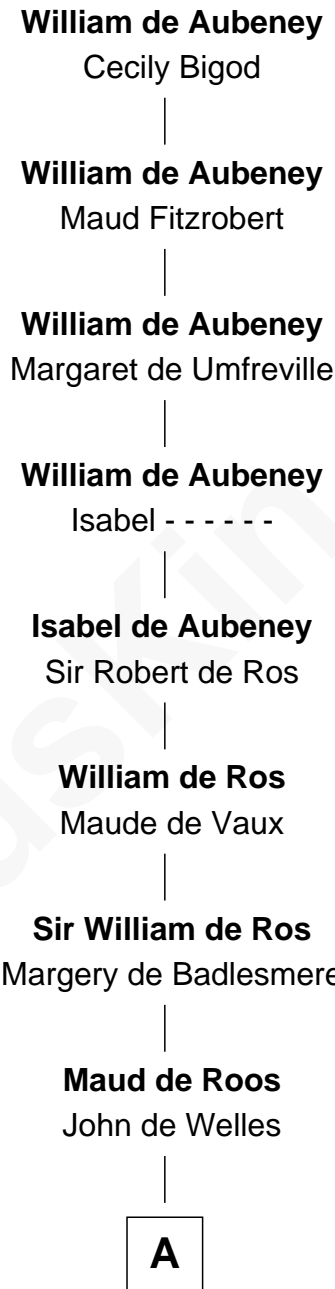

FamousKin.com
Relationship Chart of
William de Aubeney
(- c1156)

18th Great-grandfather of
James Madison
4th U.S. President

A

Margery de Welles

Stephen le Scrope

John le Scrope

Elizabeth Chaworth

Elizabeth le Scrope

Sir Henry le Scrope

Margaret Scrope

John Bernard

John Bernard

Margaret Daundelyn

John Bernard

Cecily Muscote

Francis Bernard