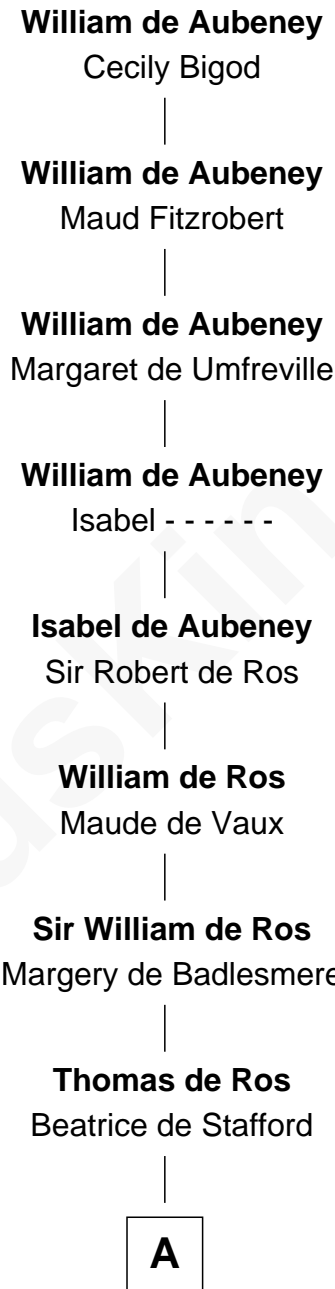

FamousKin.com
Relationship Chart of
William de Aubeney
 (- c1156)

22nd Great-grandfather of

Leverett Saltonstall
 55th Governor of Massachusetts

FamousKin.com

A

Margaret de Ros

Sir Reynold Grey

Sir John Grey

Constance de Holand

Alice Grey

Sir William Knyvet

Sir Edmund Knyvet

Eleanor Tyrrel

Edmund Knyvet

Jane Bouchier

John Knyvet

Agnes Harcourt

Abigail Knyvet

Martin Sedley

Muriel Sedley

Brampton Gurdon

Muriel Gurdon

Richard Saltonstall

Nathaniel Saltonstall