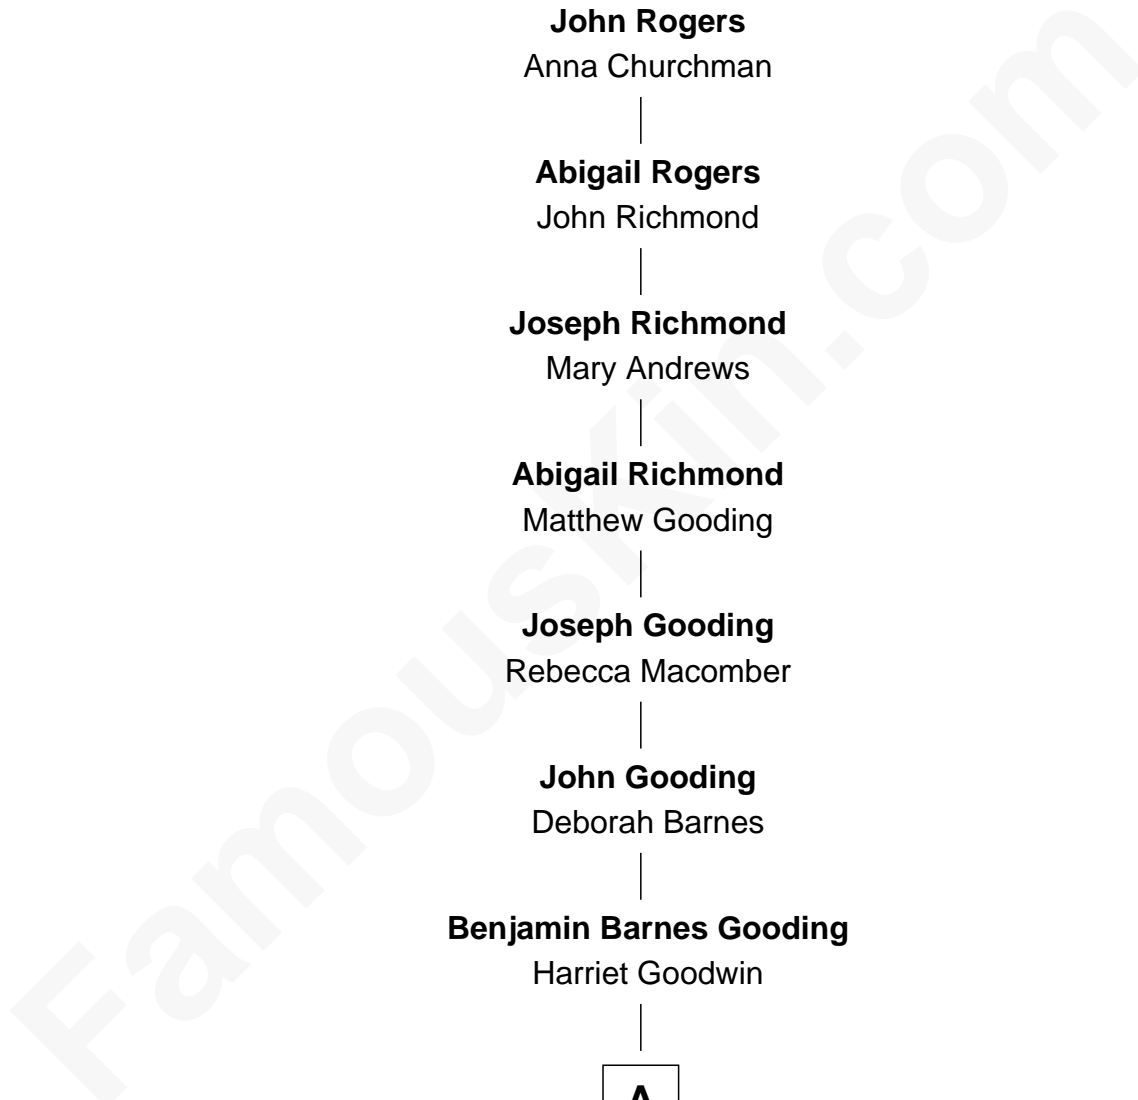

MAYFLOWER

FamousKin.com Relationship Chart of Thomas Rogers

(c1571 - 1620/2) *Mayflower passenger 1620*

7th Great-grandfather of

Mary Winthrop Gooding
Prolific Mayflower Descendant

Thomas Rogers

Alice Cosford

John Rogers

Anna Churchman

Abigail Rogers

John Richmond

Joseph Richmond

Mary Andrews

Abigail Richmond

Matthew Gooding

Joseph Gooding

Rebecca Macomber

John Gooding

Deborah Barnes

Benjamin Barnes Gooding

Harriet Goodwin

A

A

Benjamin Winthrop Gooding

Lydia Sprague Freeman

Mary Winthrop Gooding

Prolific Mayflower Descendant

FamousKin.com