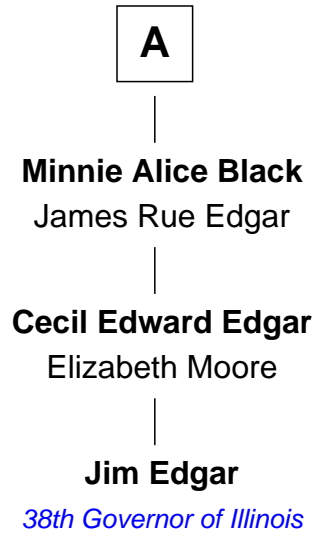

FamousKin.com Relationship Chart of

John Dunham

(c1589 - 1668/9) Great Migration Immigrant 1632

8th Great-grandfather of

Jim Edgar

38th Governor of Illinois

John Dunham

Abigail Barlow

Benjamin Piatt

Polly Waddle

Jacob Piatt

Polly Ann Trotter

Alice Eliza Piatt

John W. Black

A

FamousKin.com