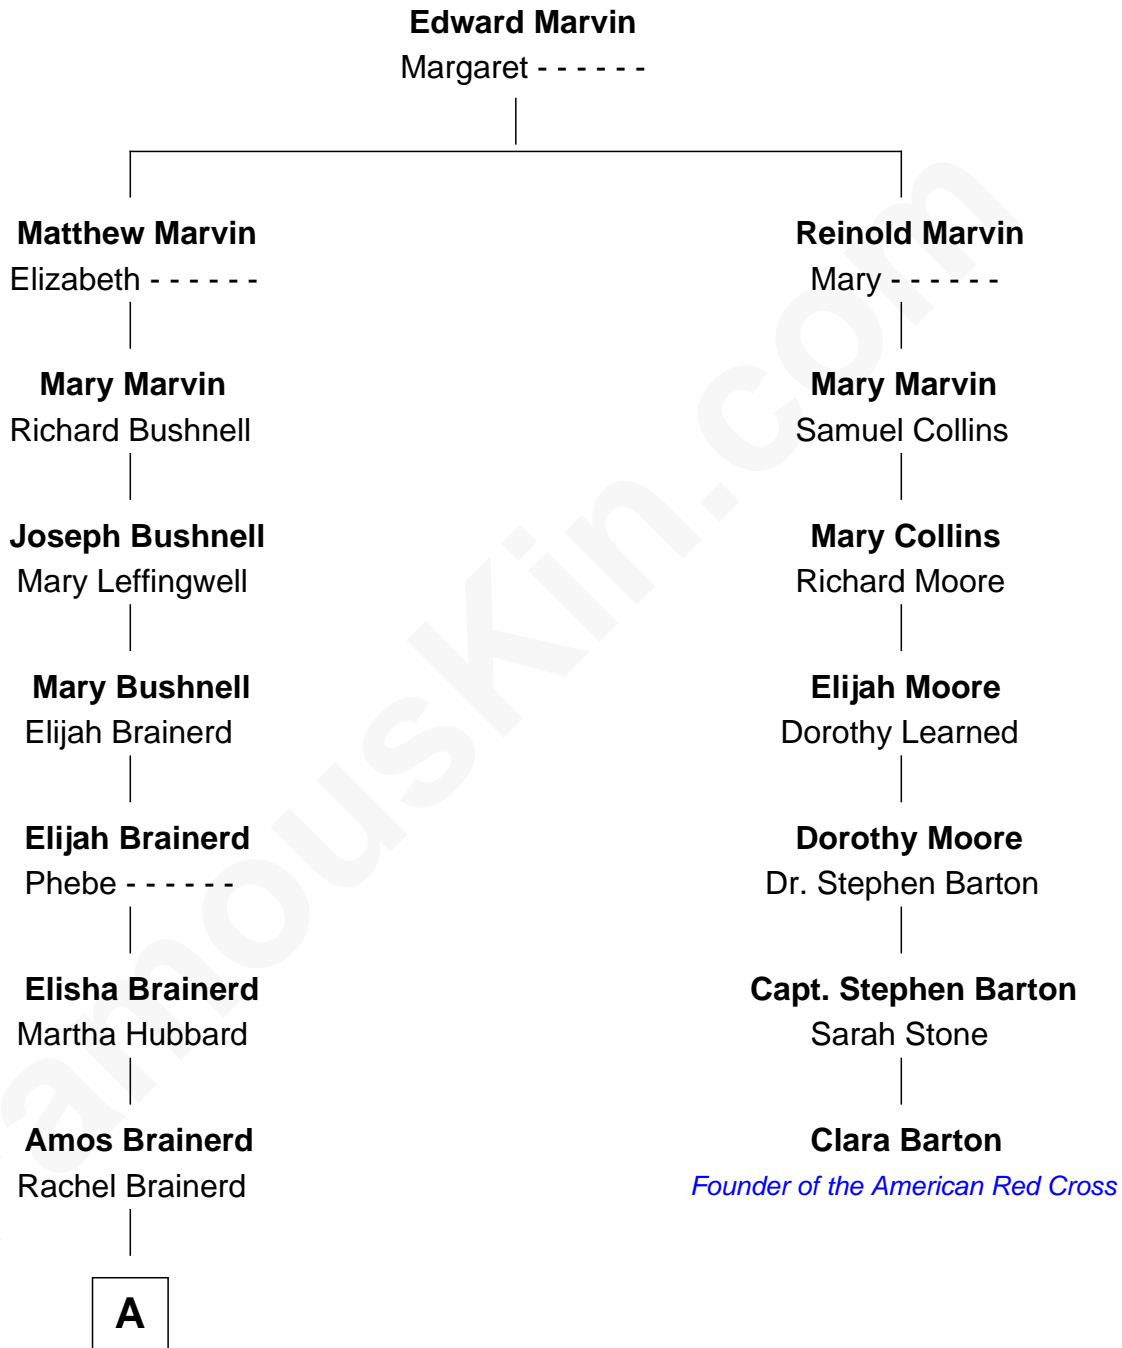

FamousKin.com

Relationship Chart of

Margaret Hamilton

Wicked Witch of the West in The Wizard of OZ

6th cousin 4 times removed of

Clara Barton

Founder of the American Red Cross

A

—
Salinda Brainerd

Justus Hamilton

—
Edwin Timothy Hamilton

Mary E. Jones

—
Walter J. Hamilton

Mary Jane Adams

—
Margaret Hamilton

Wicked Witch of the West