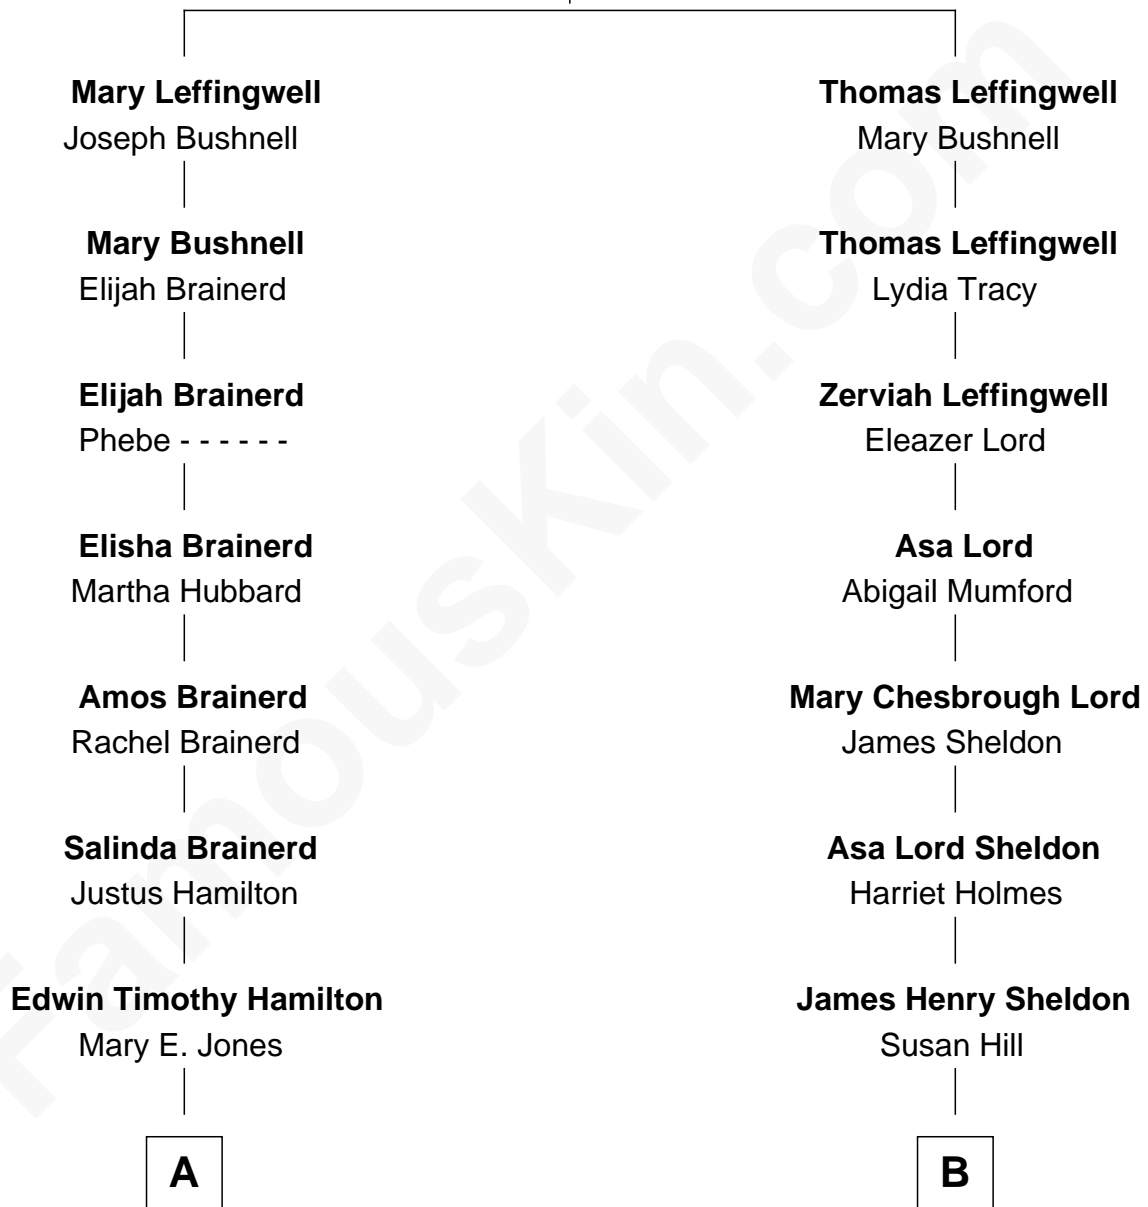

**FamousKin.com**  
**Relationship Chart of**  
**Margaret Hamilton**

*Wicked Witch of the West in The Wizard of OZ*

**8th cousin 1 time removed of**

**Mamie (Doud) Eisenhower**

*First Lady of President Dwight Eisenhower*

**Thomas Leffingwell**

Mary White

**A**

**Walter J. Hamilton**

Mary Jane Adams

**Margaret Hamilton**

*Wicked Witch of the West*

**B**

**Mary Cornelia Sheldon**

Royal Houghton Doud

**John Sheldon Doud**

Elivera Mathilda Carlson

**Mamie (Doud) Eisenhower**

*First Lady of Dwight Eisenhower*

FamousKin.com