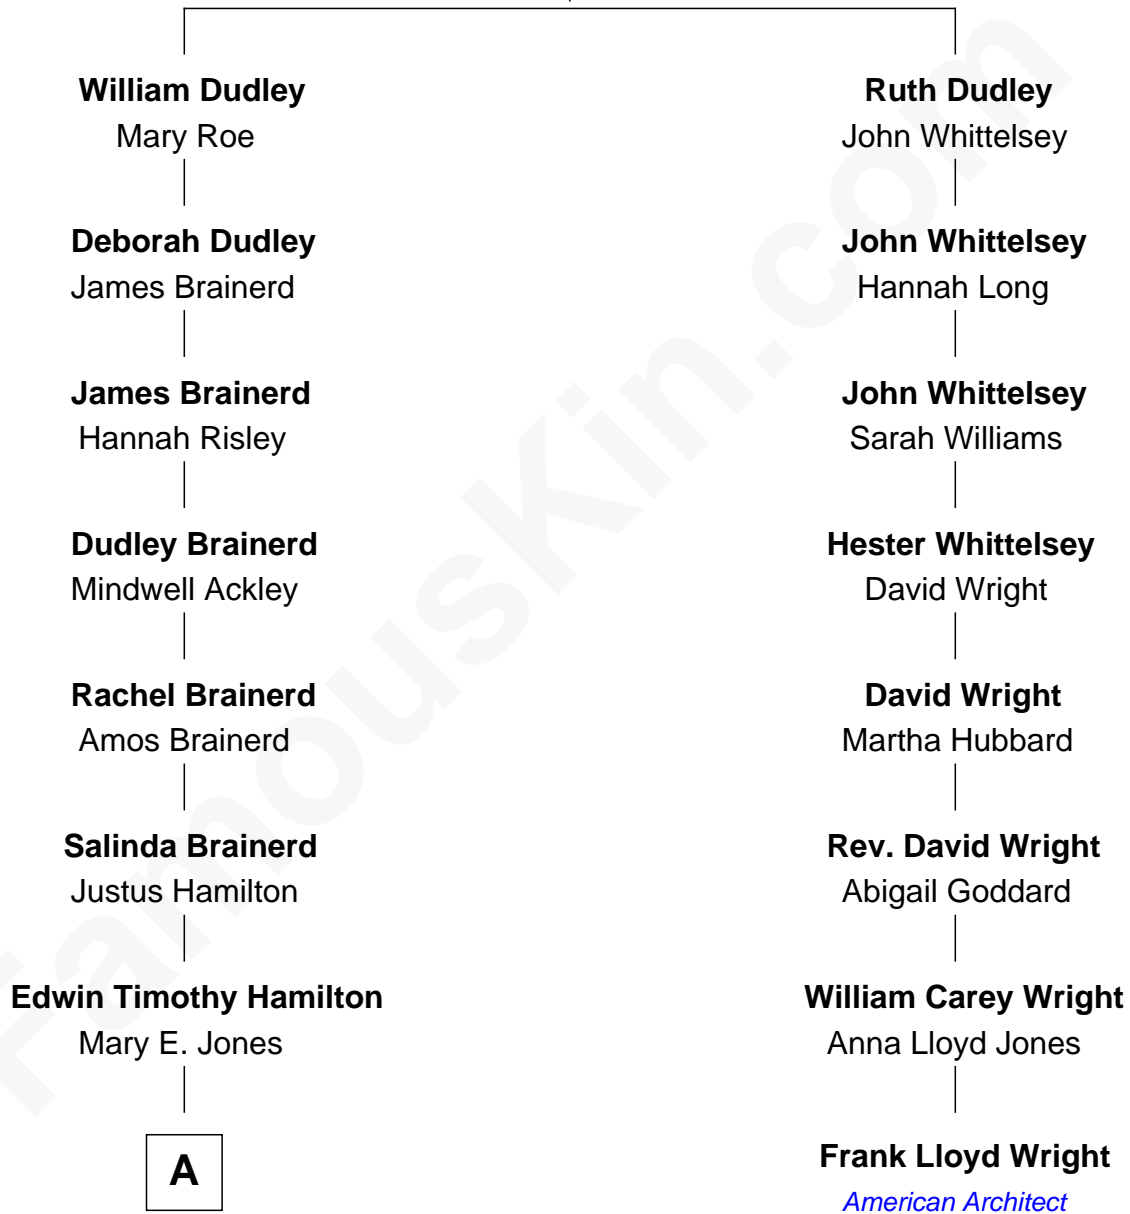

FamousKin.com

Relationship Chart of

Margaret Hamilton

Wicked Witch of the West in The Wizard of OZ

7th cousin 1 time removed of

Frank Lloyd Wright

American Architect

William Dudley
Jane Lutman

A

—
Walter J. Hamilton

Mary Jane Adams

—
Margaret Hamilton

Wicked Witch of the West

FamousKin.com