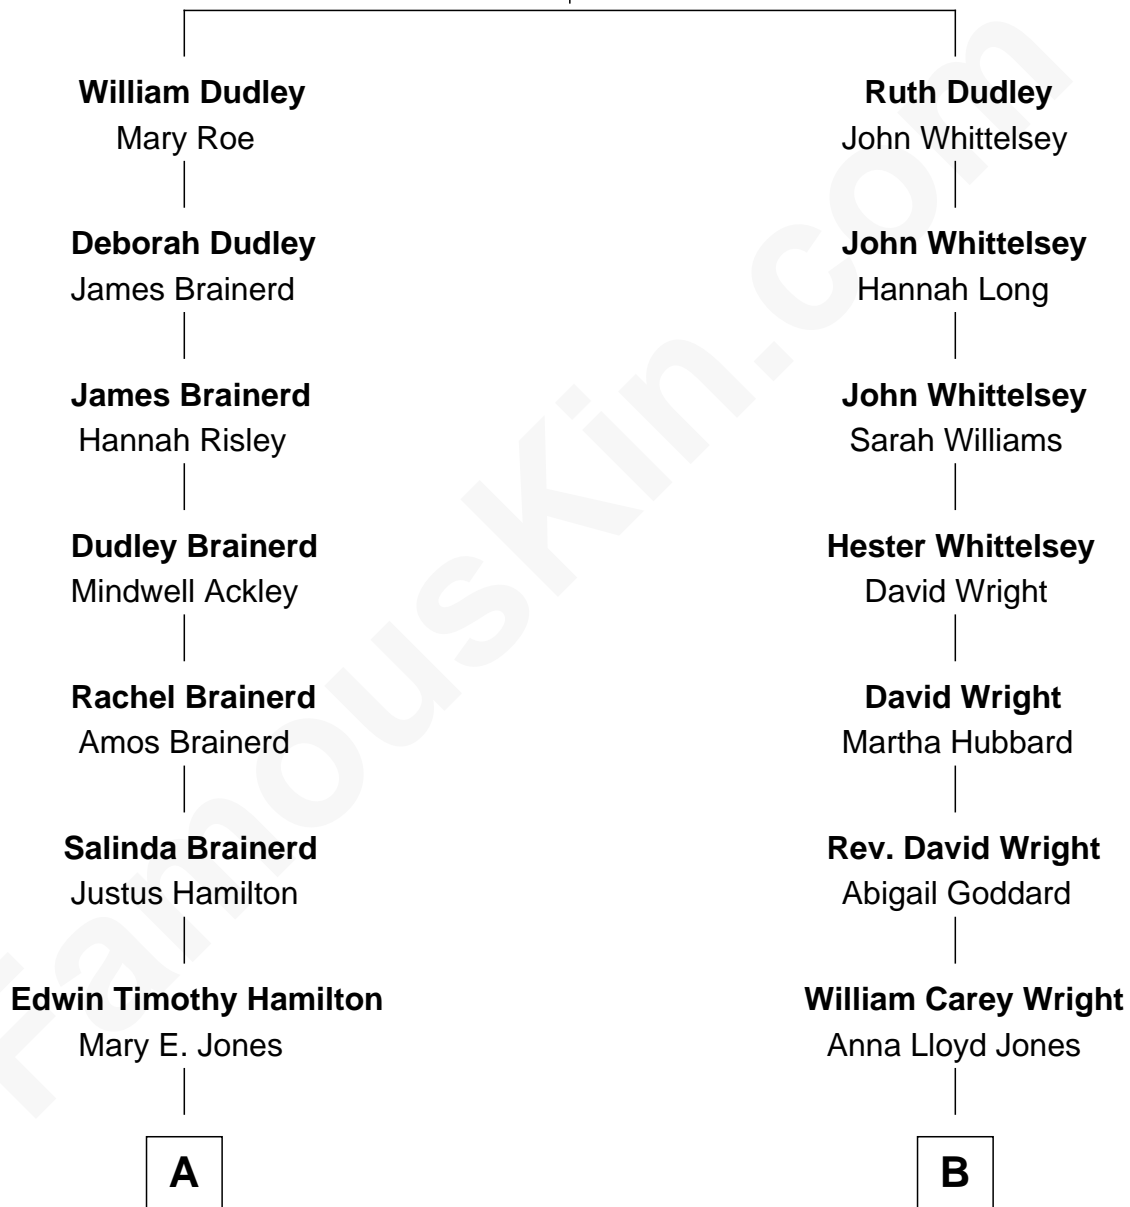

FamousKin.com

Relationship Chart of

Margaret Hamilton

Wicked Witch of the West in The Wizard of OZ

8th cousin 1 time removed of

Anne Baxter
Movie Actress

William Dudley
Jane Lutman

A

Walter J. Hamilton

Mary Jane Adams

Margaret Hamilton

Wicked Witch of the West

B

Frank Lloyd Wright

Catherine L. Tobin

Catherine Dorothy Wright

Kenneth Stuart Baxter

Anne Baxter

Movie Actress

FamousKin.com