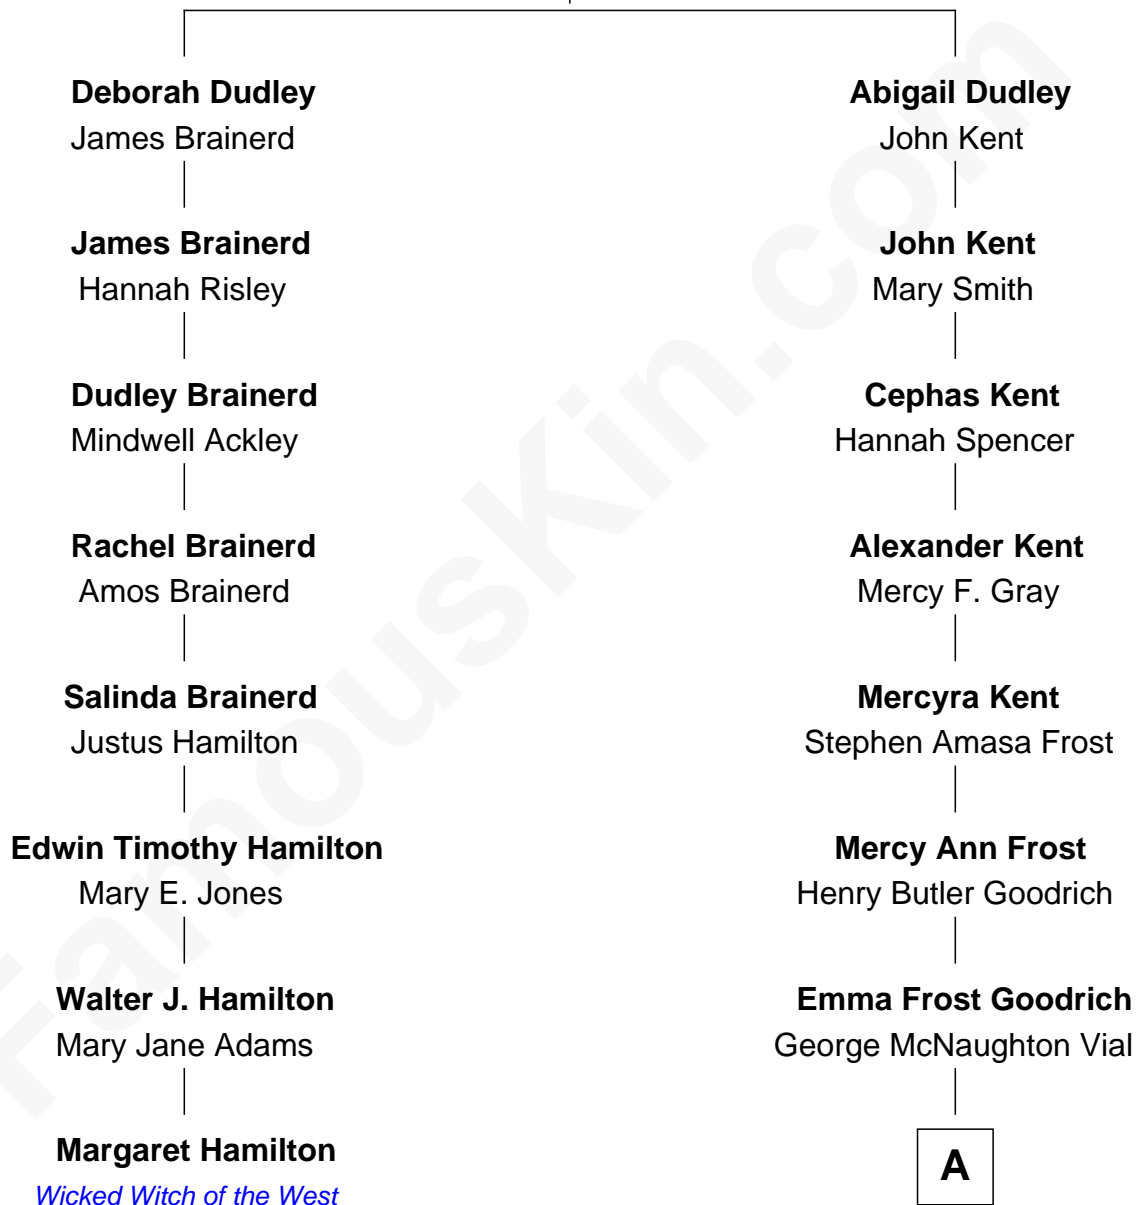

## Relationship Chart of

### Margaret Hamilton

*Wicked Witch of the West in The Wizard of OZ*

7th cousin 3 times removed of

### Kate Upton

*Sports Illustrated Swimsuit Cover Model*

**William Dudley**

Mary Roe

A

**Charles Henry Vial**  
Margaret Hastings Tyler

**Elizabeth Brooks Vial**  
Stephen Edward Upton

**Jefferson Matthew Upton**  
Shelley Fawn Davis