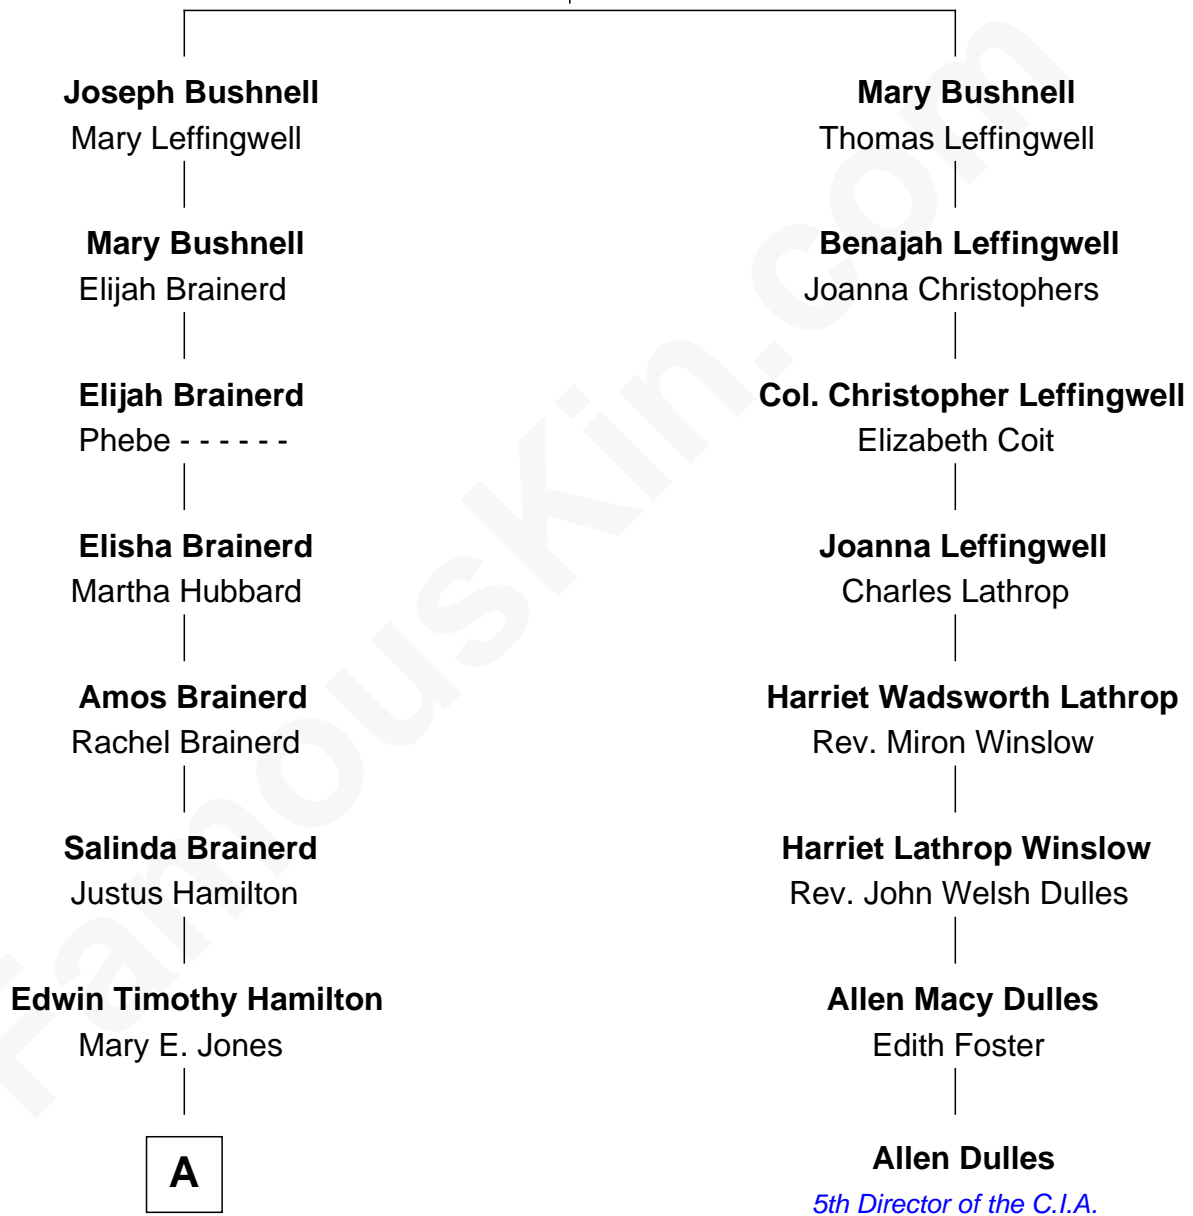

FamousKin.com

Relationship Chart of

Margaret Hamilton

Wicked Witch of the West in The Wizard of OZ

7th cousin 1 time removed of

Allen Dulles

5th Director of the C.I.A.

Richard Bushnell

Mary Marvin

A

—
Walter J. Hamilton

Mary Jane Adams

—
Margaret Hamilton

Wicked Witch of the West

FamousKin.com