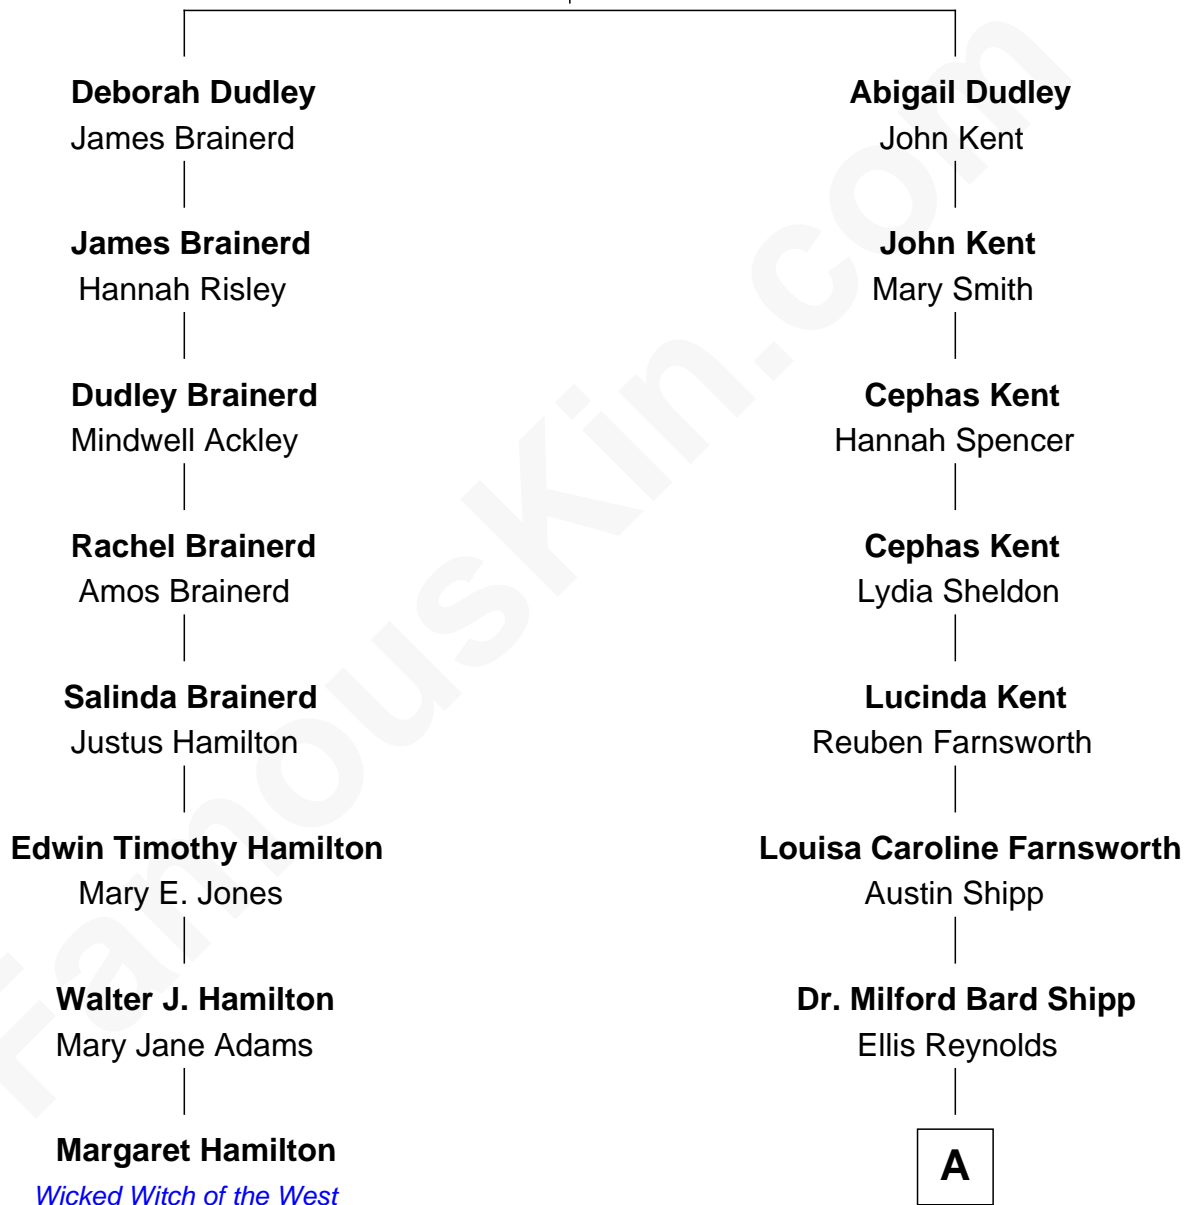

FamousKin.com

Relationship Chart of

Margaret Hamilton

Wicked Witch of the West in The Wizard of Oz

7th cousin 3 times removed of

Amy Adams
Movie Actress

William Dudley
Mary Roe

A

—
Olea Shipp

John Hyrum Hill

—
Olea Lorraine Hill

Frank Ralph Adams

—
Richard Kent Adams

Kathryn Hicken

—
Amy Adams

Movie Actress