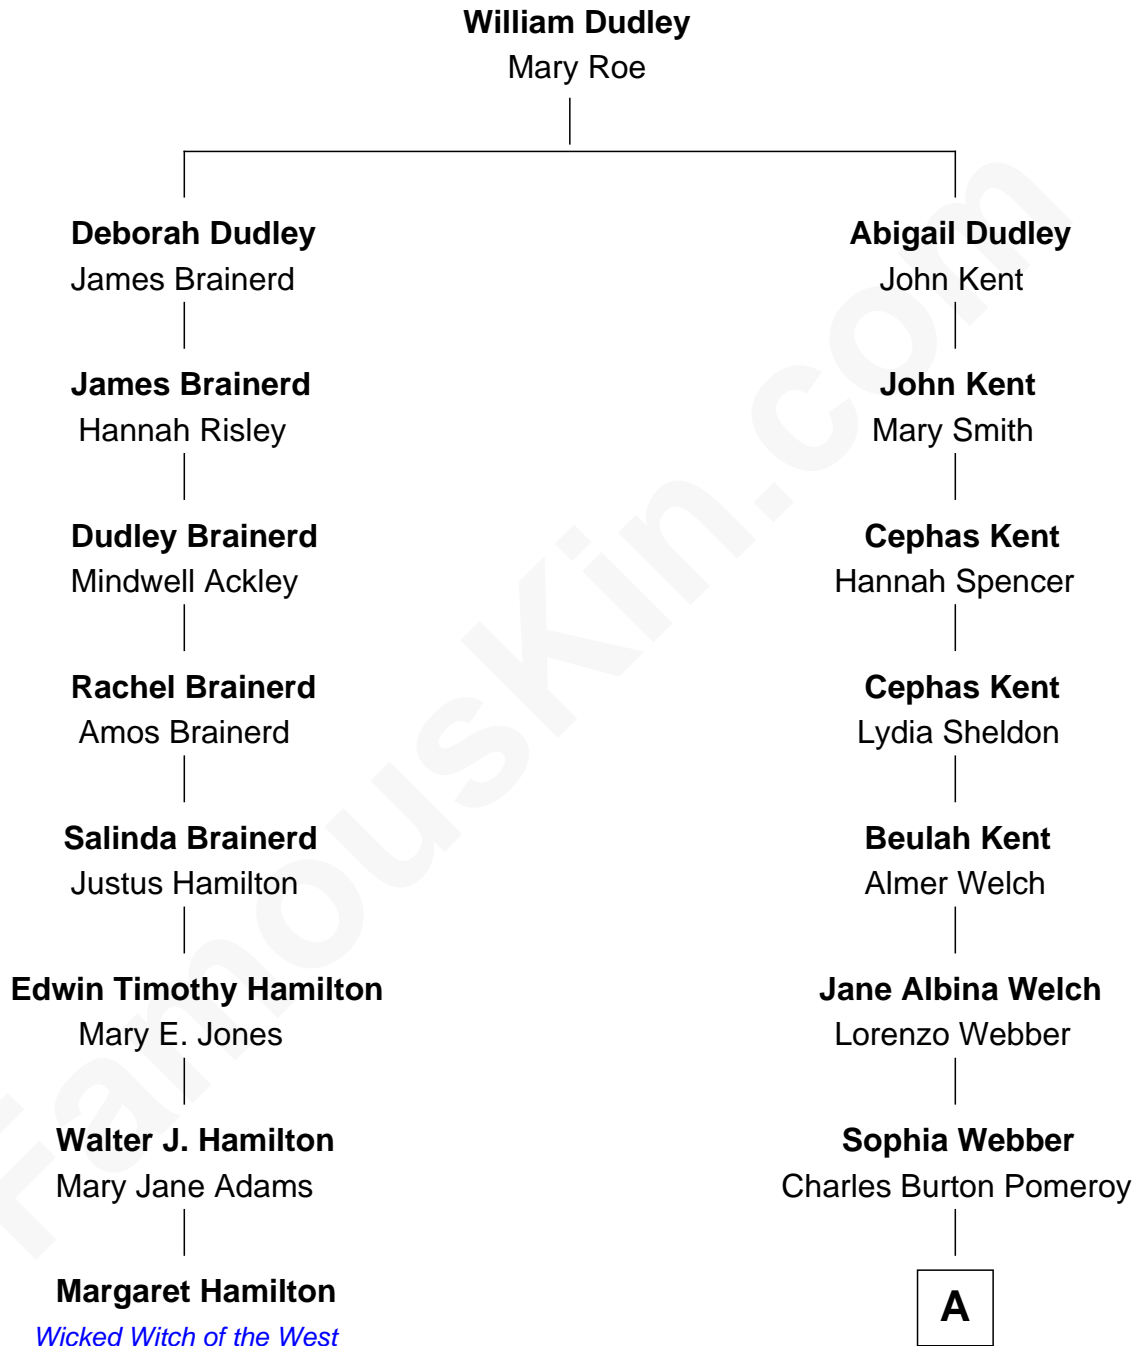

FamousKin.com

Relationship Chart of

Margaret Hamilton

Wicked Witch of the West in The Wizard of OZ

7th cousin 2 times removed of

Brewster H. Shaw
NASA Astronaut

A

Adelle Pomeroy
John Thomas Shaw

Brewster Hopkinson Shaw
Leone Marguerite Lee

Brewster H. Shaw
NASA Astronaut

FamousKin.com