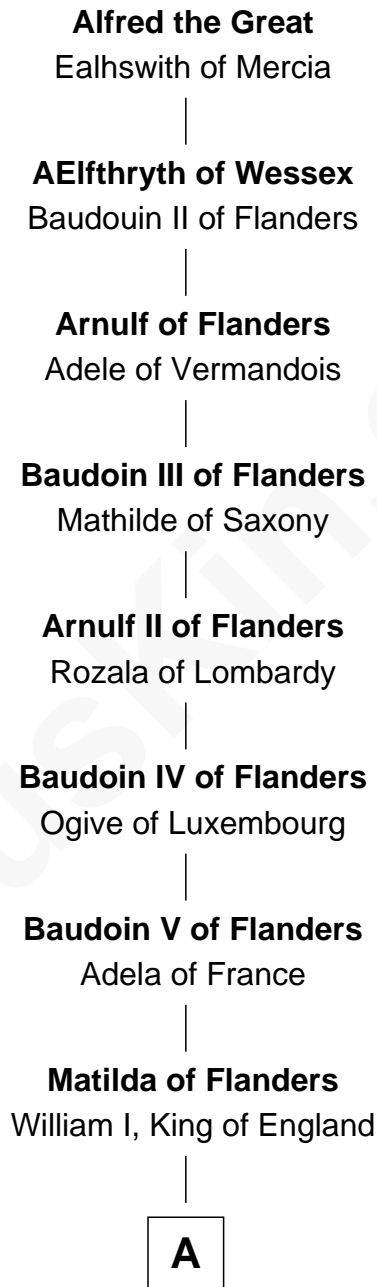

FamousKin.com Relationship Chart of

Alfred the Great

King of the Anglo-Saxons

24th Great-grandfather of

Rev. George Burroughs

Executed for Witchcraft, Salem 1692

A

Henry I, King of England

Maud of Scotland

Maud of England

Geoffrey Plantagenet

Henry II, King of England

Ida de Tony

Sir William Longespee

Ela of Salisbury

Ida Longespee

Sir William de Beauchamp

Beatrice de Beauchamp

Sir William de Munchensy

William de Munchensy

Alice - - - - -

Sir Thomas de Munchensy

Joyce - - - - -

Thomas Munchensy