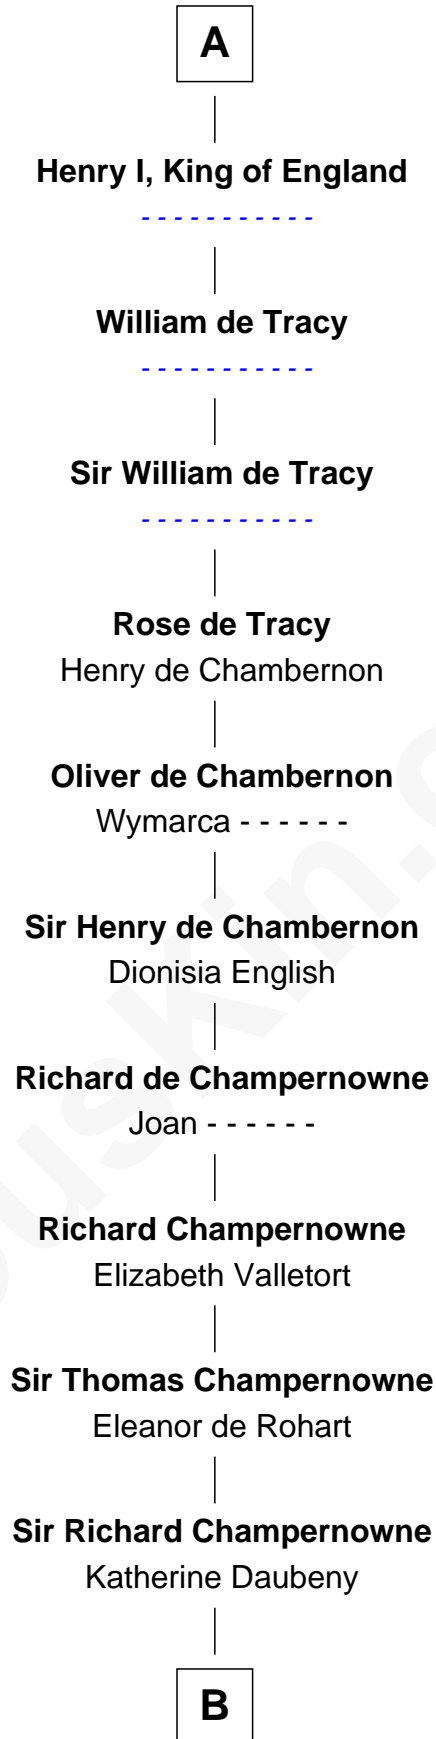

FamousKin.com Relationship Chart of

Alfred the Great

King of the Anglo-Saxons

34th Great-grandfather of

Nancy (Davis) Reagan

First Lady of President Ronald Reagan

Alfred the Great

Ealhswith of Mercia

AElfthryth of Wessex

Baudouin II of Flanders

Arnulf of Flanders

Adele of Vermandois

Baudoin III of Flanders

Mathilde of Saxony

Arnulf II of Flanders

Rozala of Lombardy

Baudoin IV of Flanders

Ogive of Luxembourg

Baudoin V of Flanders

Adela of France

Matilda of Flanders

William I, King of England

A

B