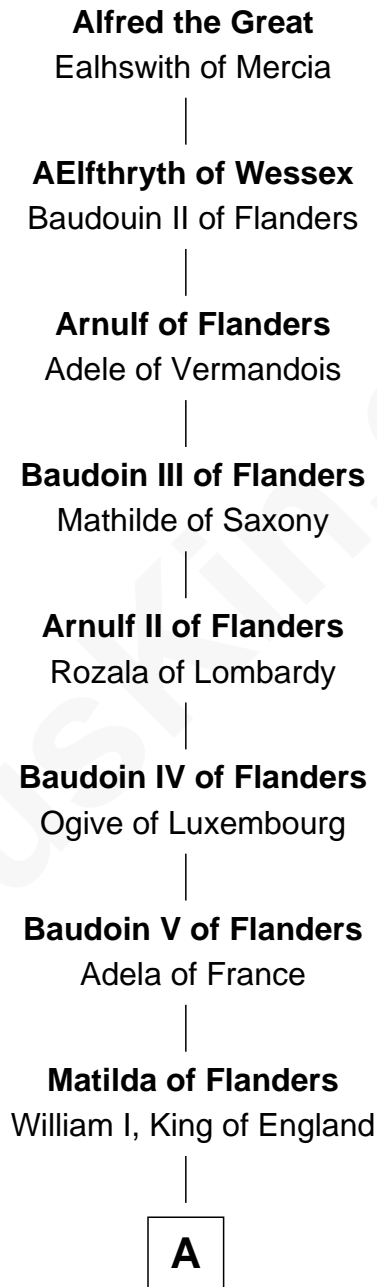

# FamousKin.com Relationship Chart of

**Alfred the Great**

*King of the Anglo-Saxons*

32nd Great-grandfather of

**John Fremont Hill**

*45th Governor of Maine*

**A**

**Henry I, King of England**

Maud of Scotland

**Maud of England**

Geoffrey Plantagenet

**Henry II, King of England**

Eleanor of Aquitaine

**John, King of England**

Isabelle of Angoulême

**Henry III, King of England**

Eleanor of Provence

**Edmund Plantagenet**

Blanche of Artois

**Henry Plantagenet**

Maud de Chaworth

**Joan of Lancaster**

John de Mowbray

**John de Mowbray**