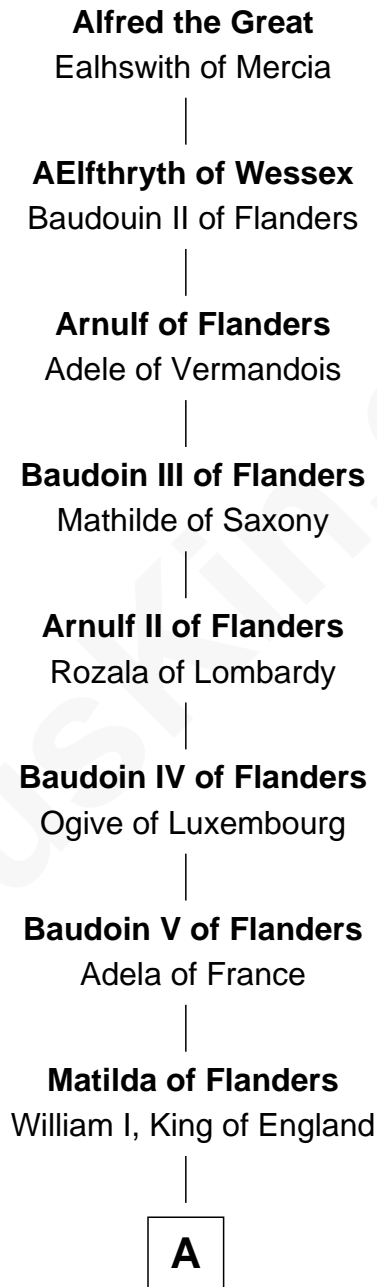

# FamousKin.com Relationship Chart of

**Alfred the Great**

*King of the Anglo-Saxons*

36th Great-grandfather of

**Tyler Toney**

*Dude Perfect YouTuber*

**A**

**Henry I, King of England**

Maud of Scotland

**Maud of England**

Geoffrey Plantagenet

**Henry II, King of England**

Eleanor of Aquitaine

**John, King of England**

**Isabel FitzRoy**

Sir Richard Fitzlves

**Sir William FitzRichard**

Rose Bevyle

**Isabel FitzWilliam**

Sir Stephen de Beaupré

**Sir Ralph de Beaupré**

Margaret de Furneaux

**Isabel de Beaupré**

John de Longland